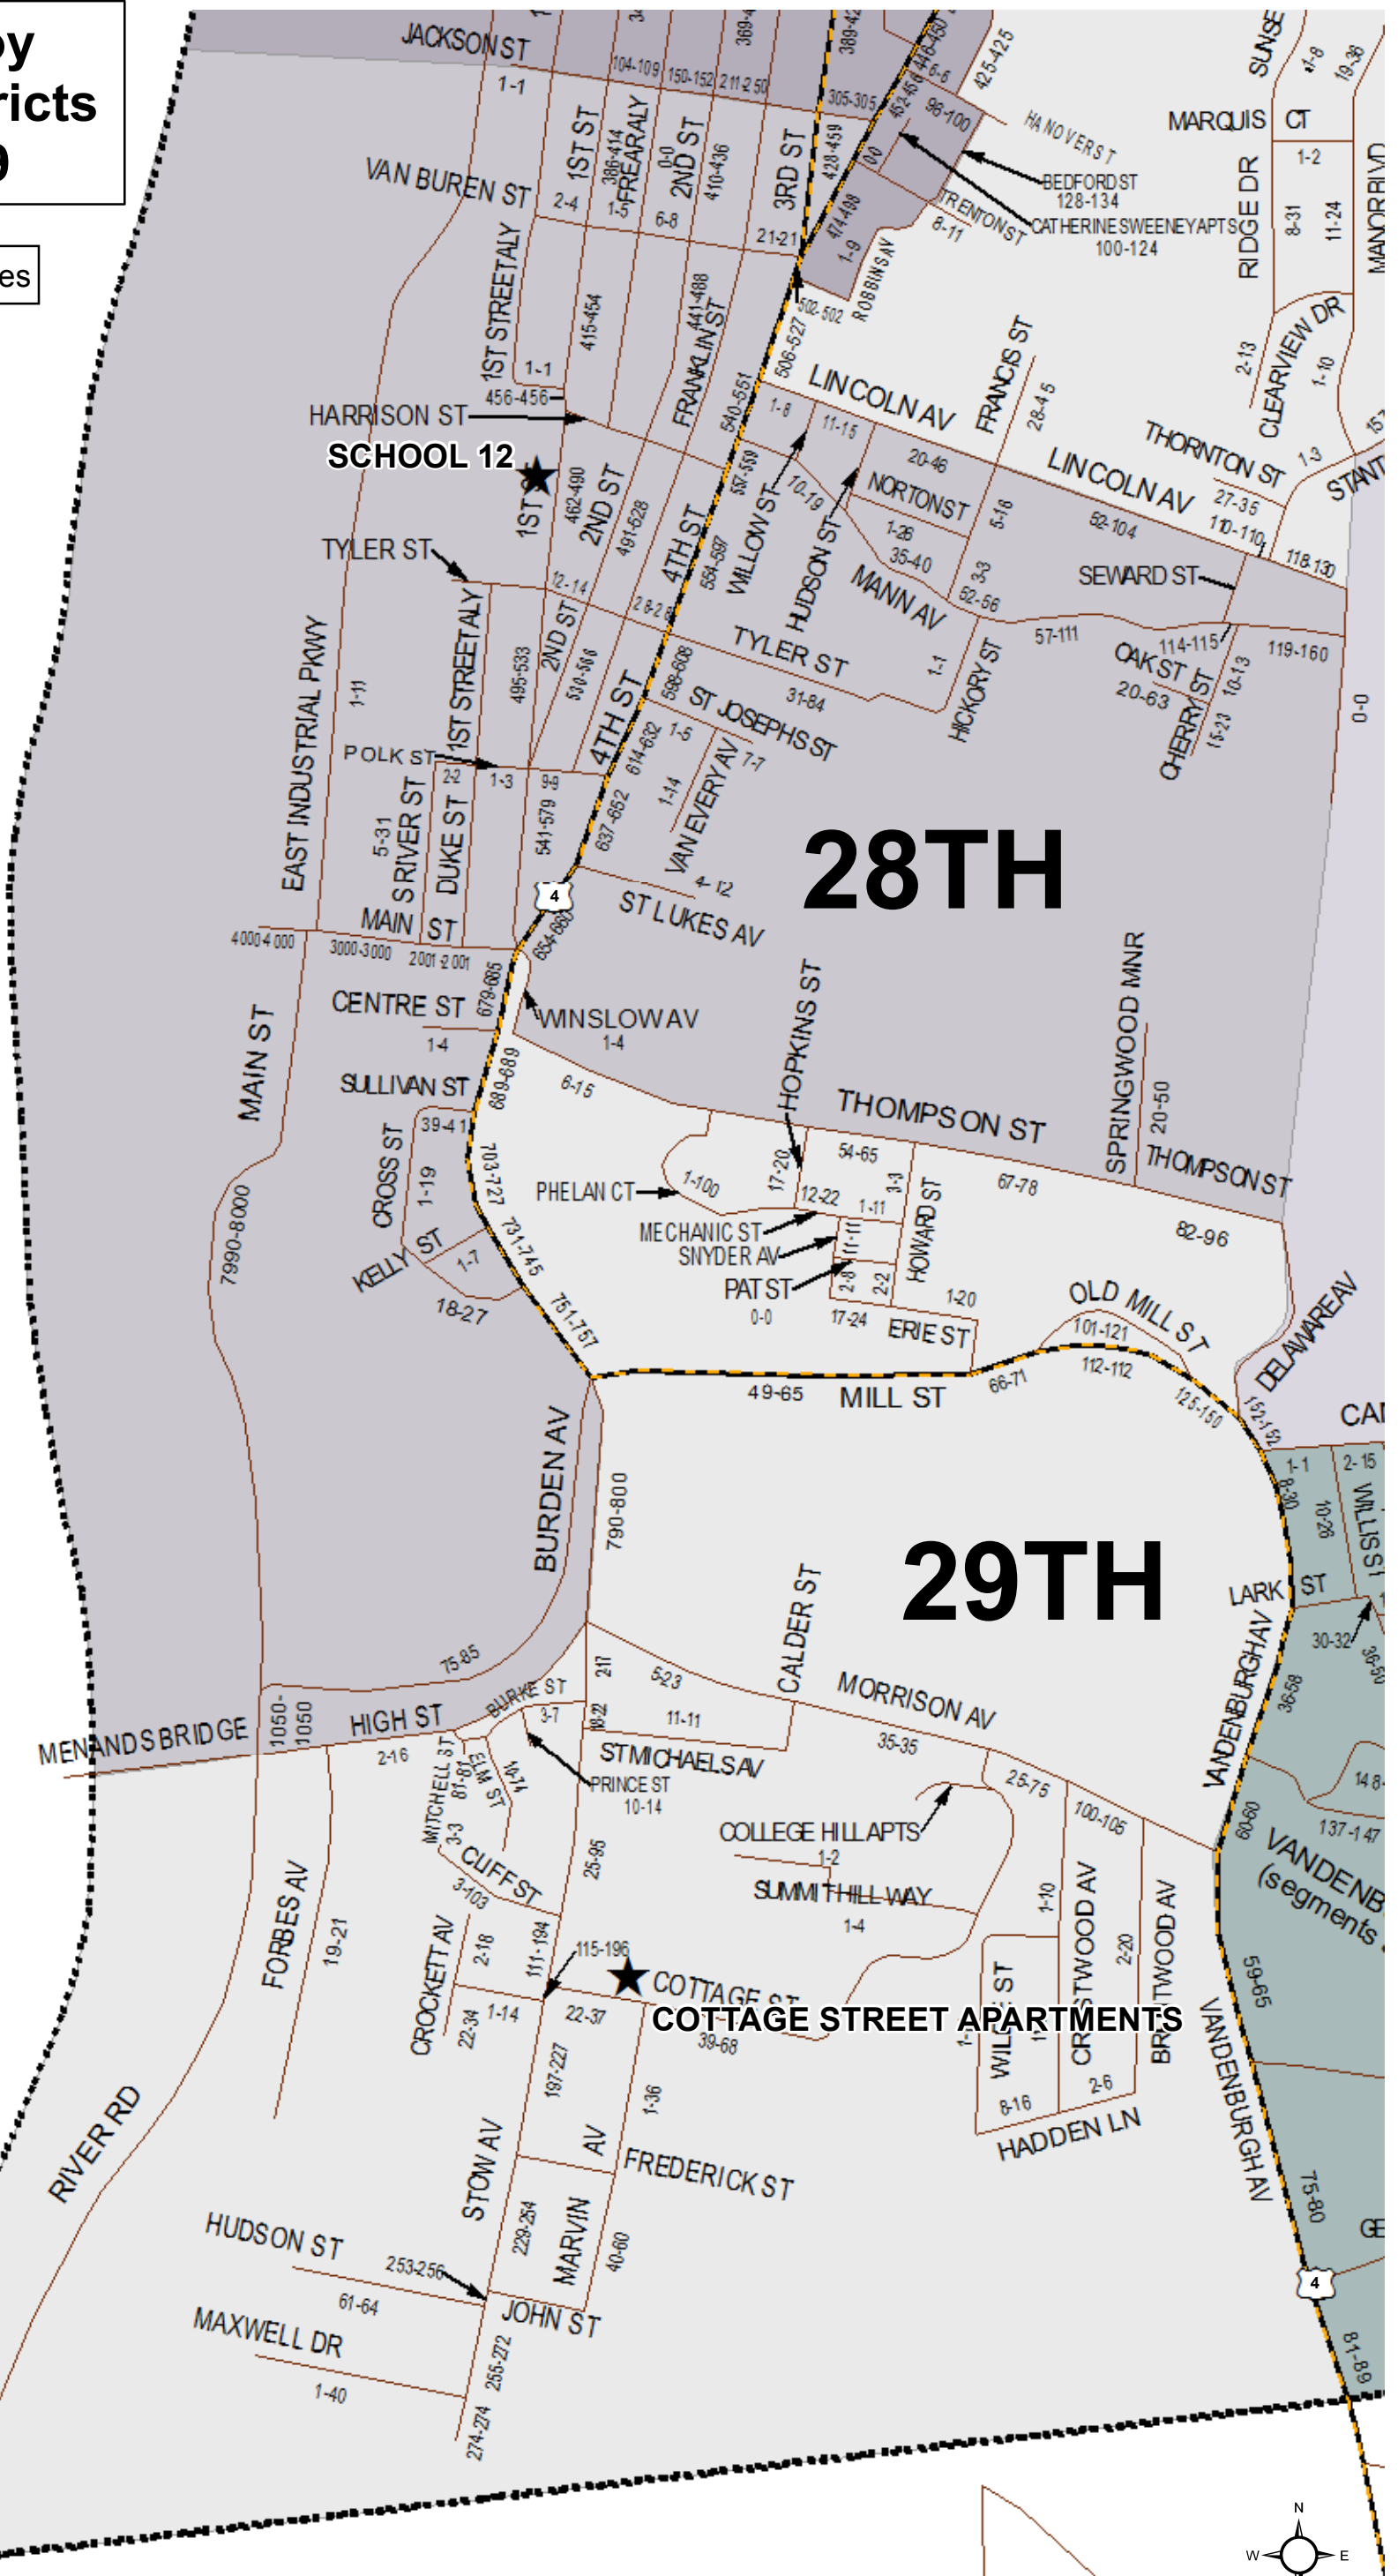

City of Troy Election Districts 28 and 29

★ Polling places

28TH

29TH