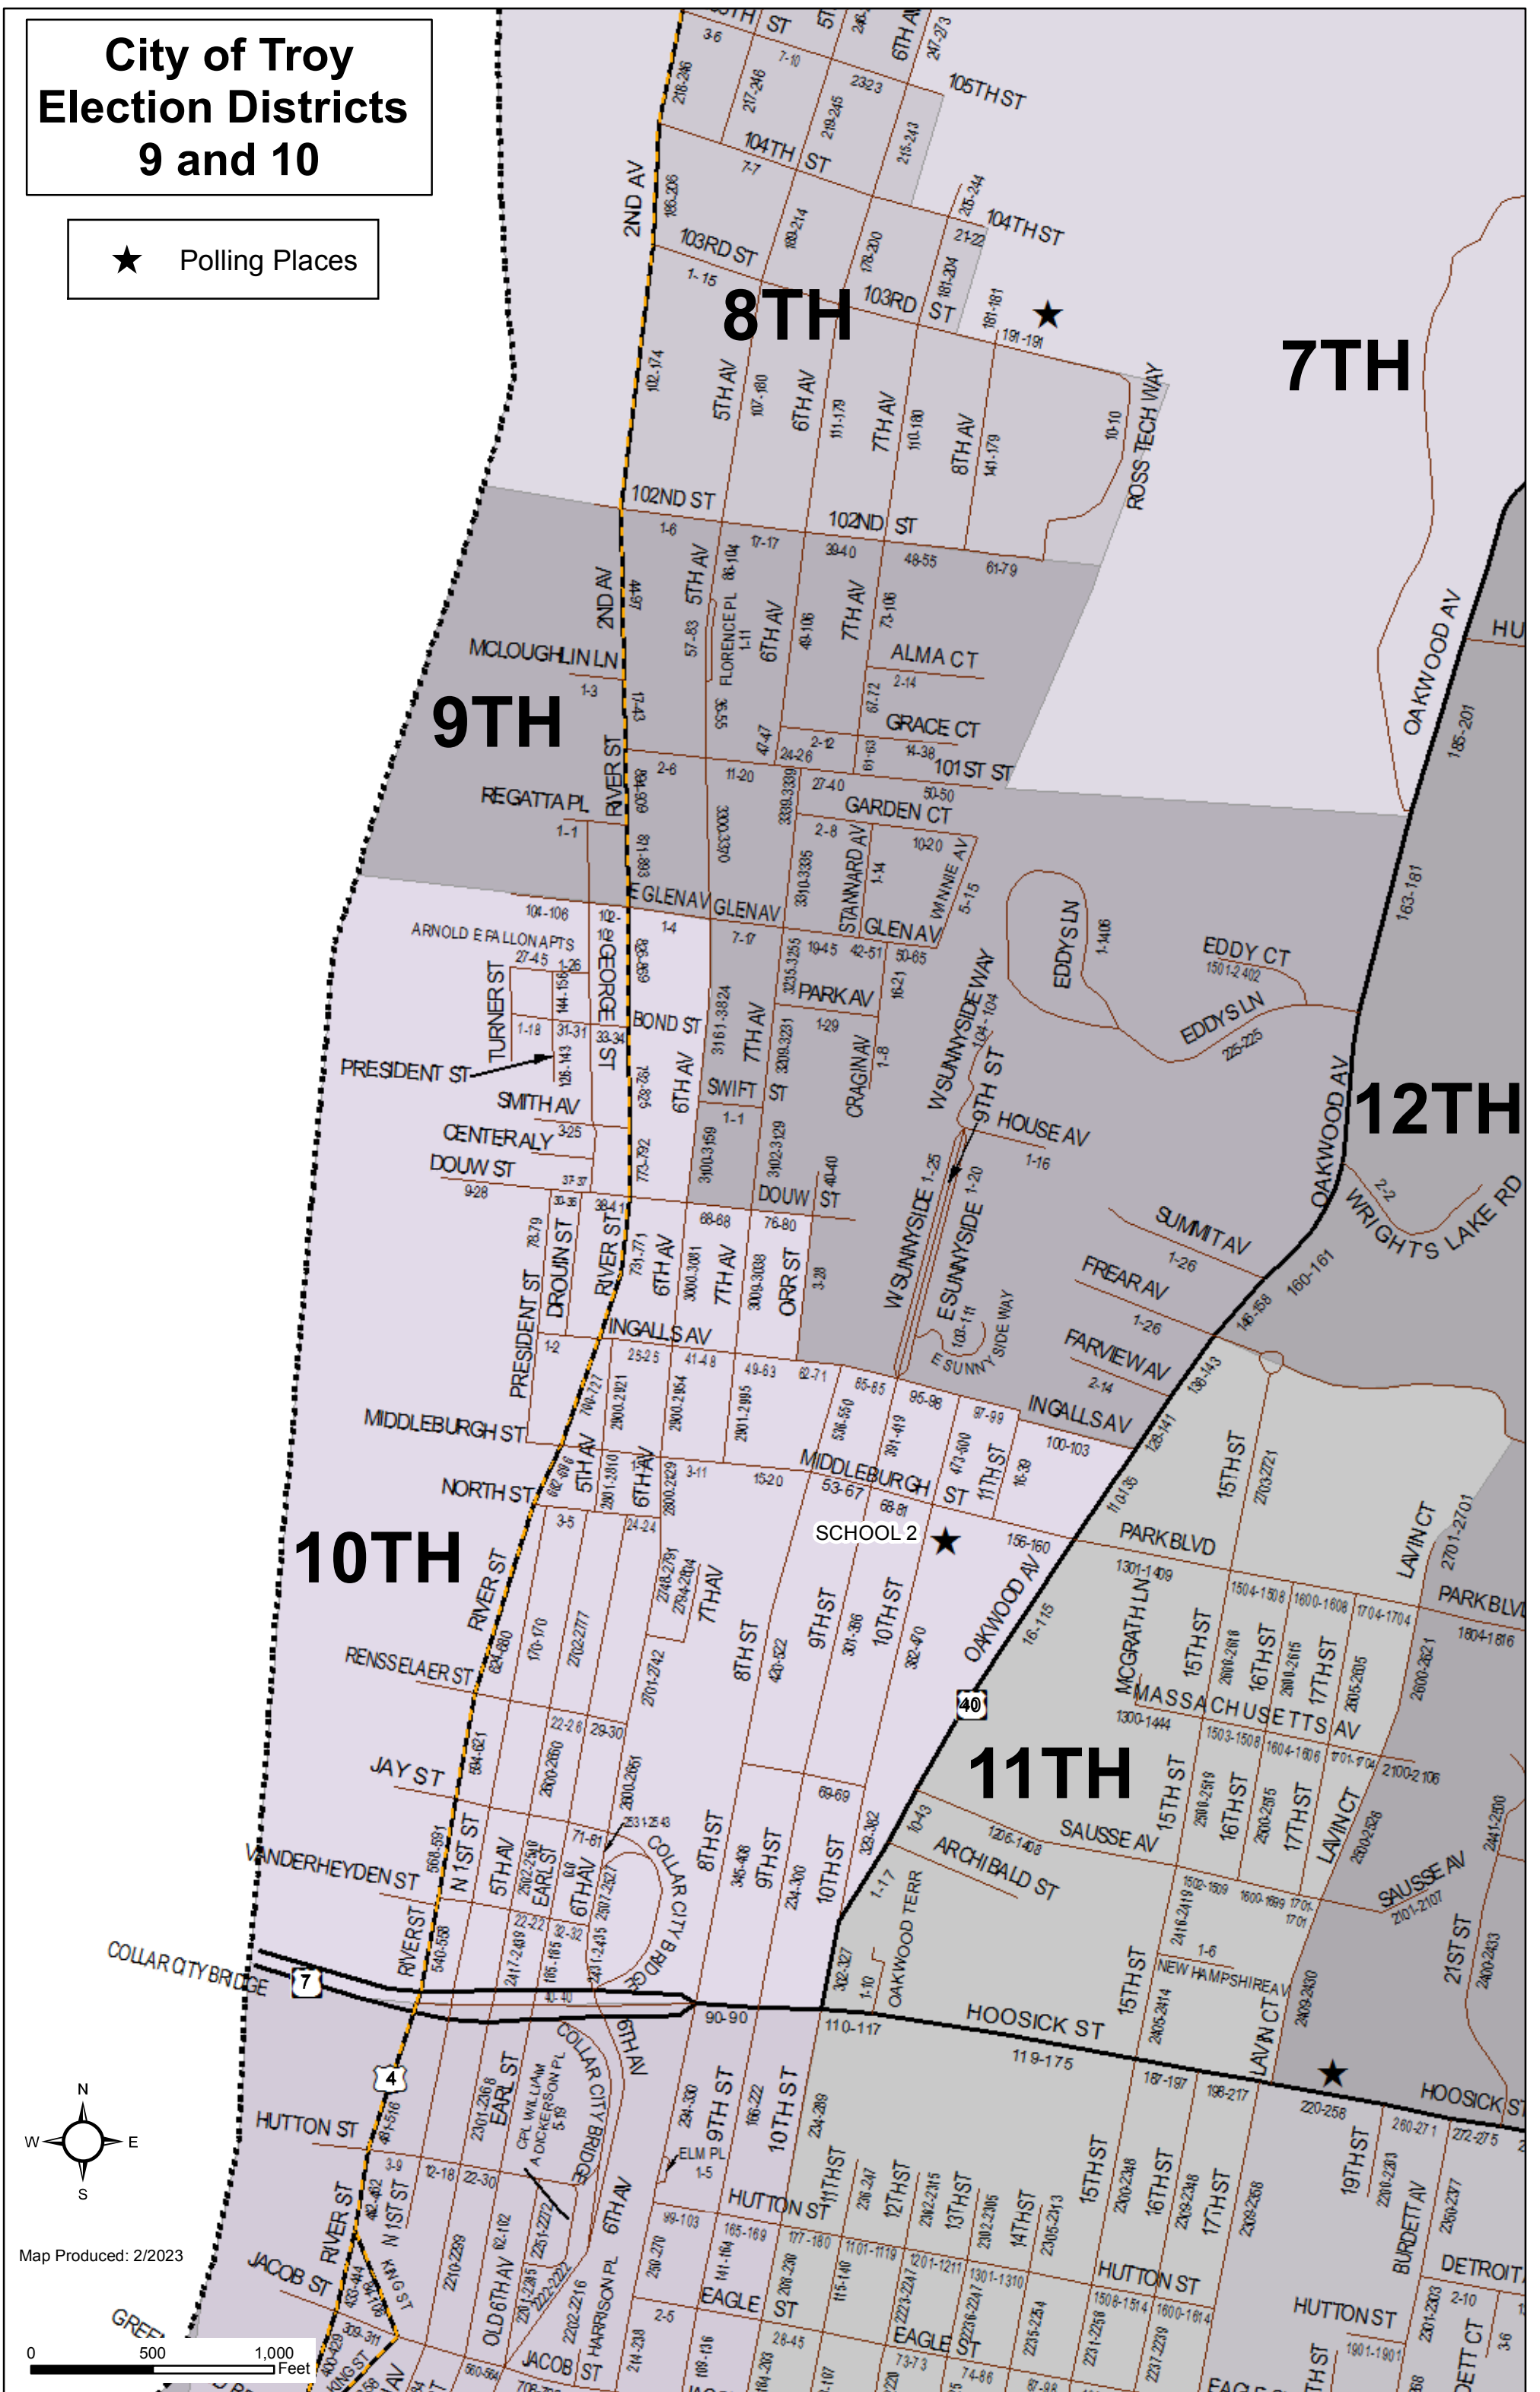

City of Troy Election Districts 9 and 10

★ Polling Places

8TH

7TH

9TH

12TH

10TH

11TH

Map Produced: 2/2023