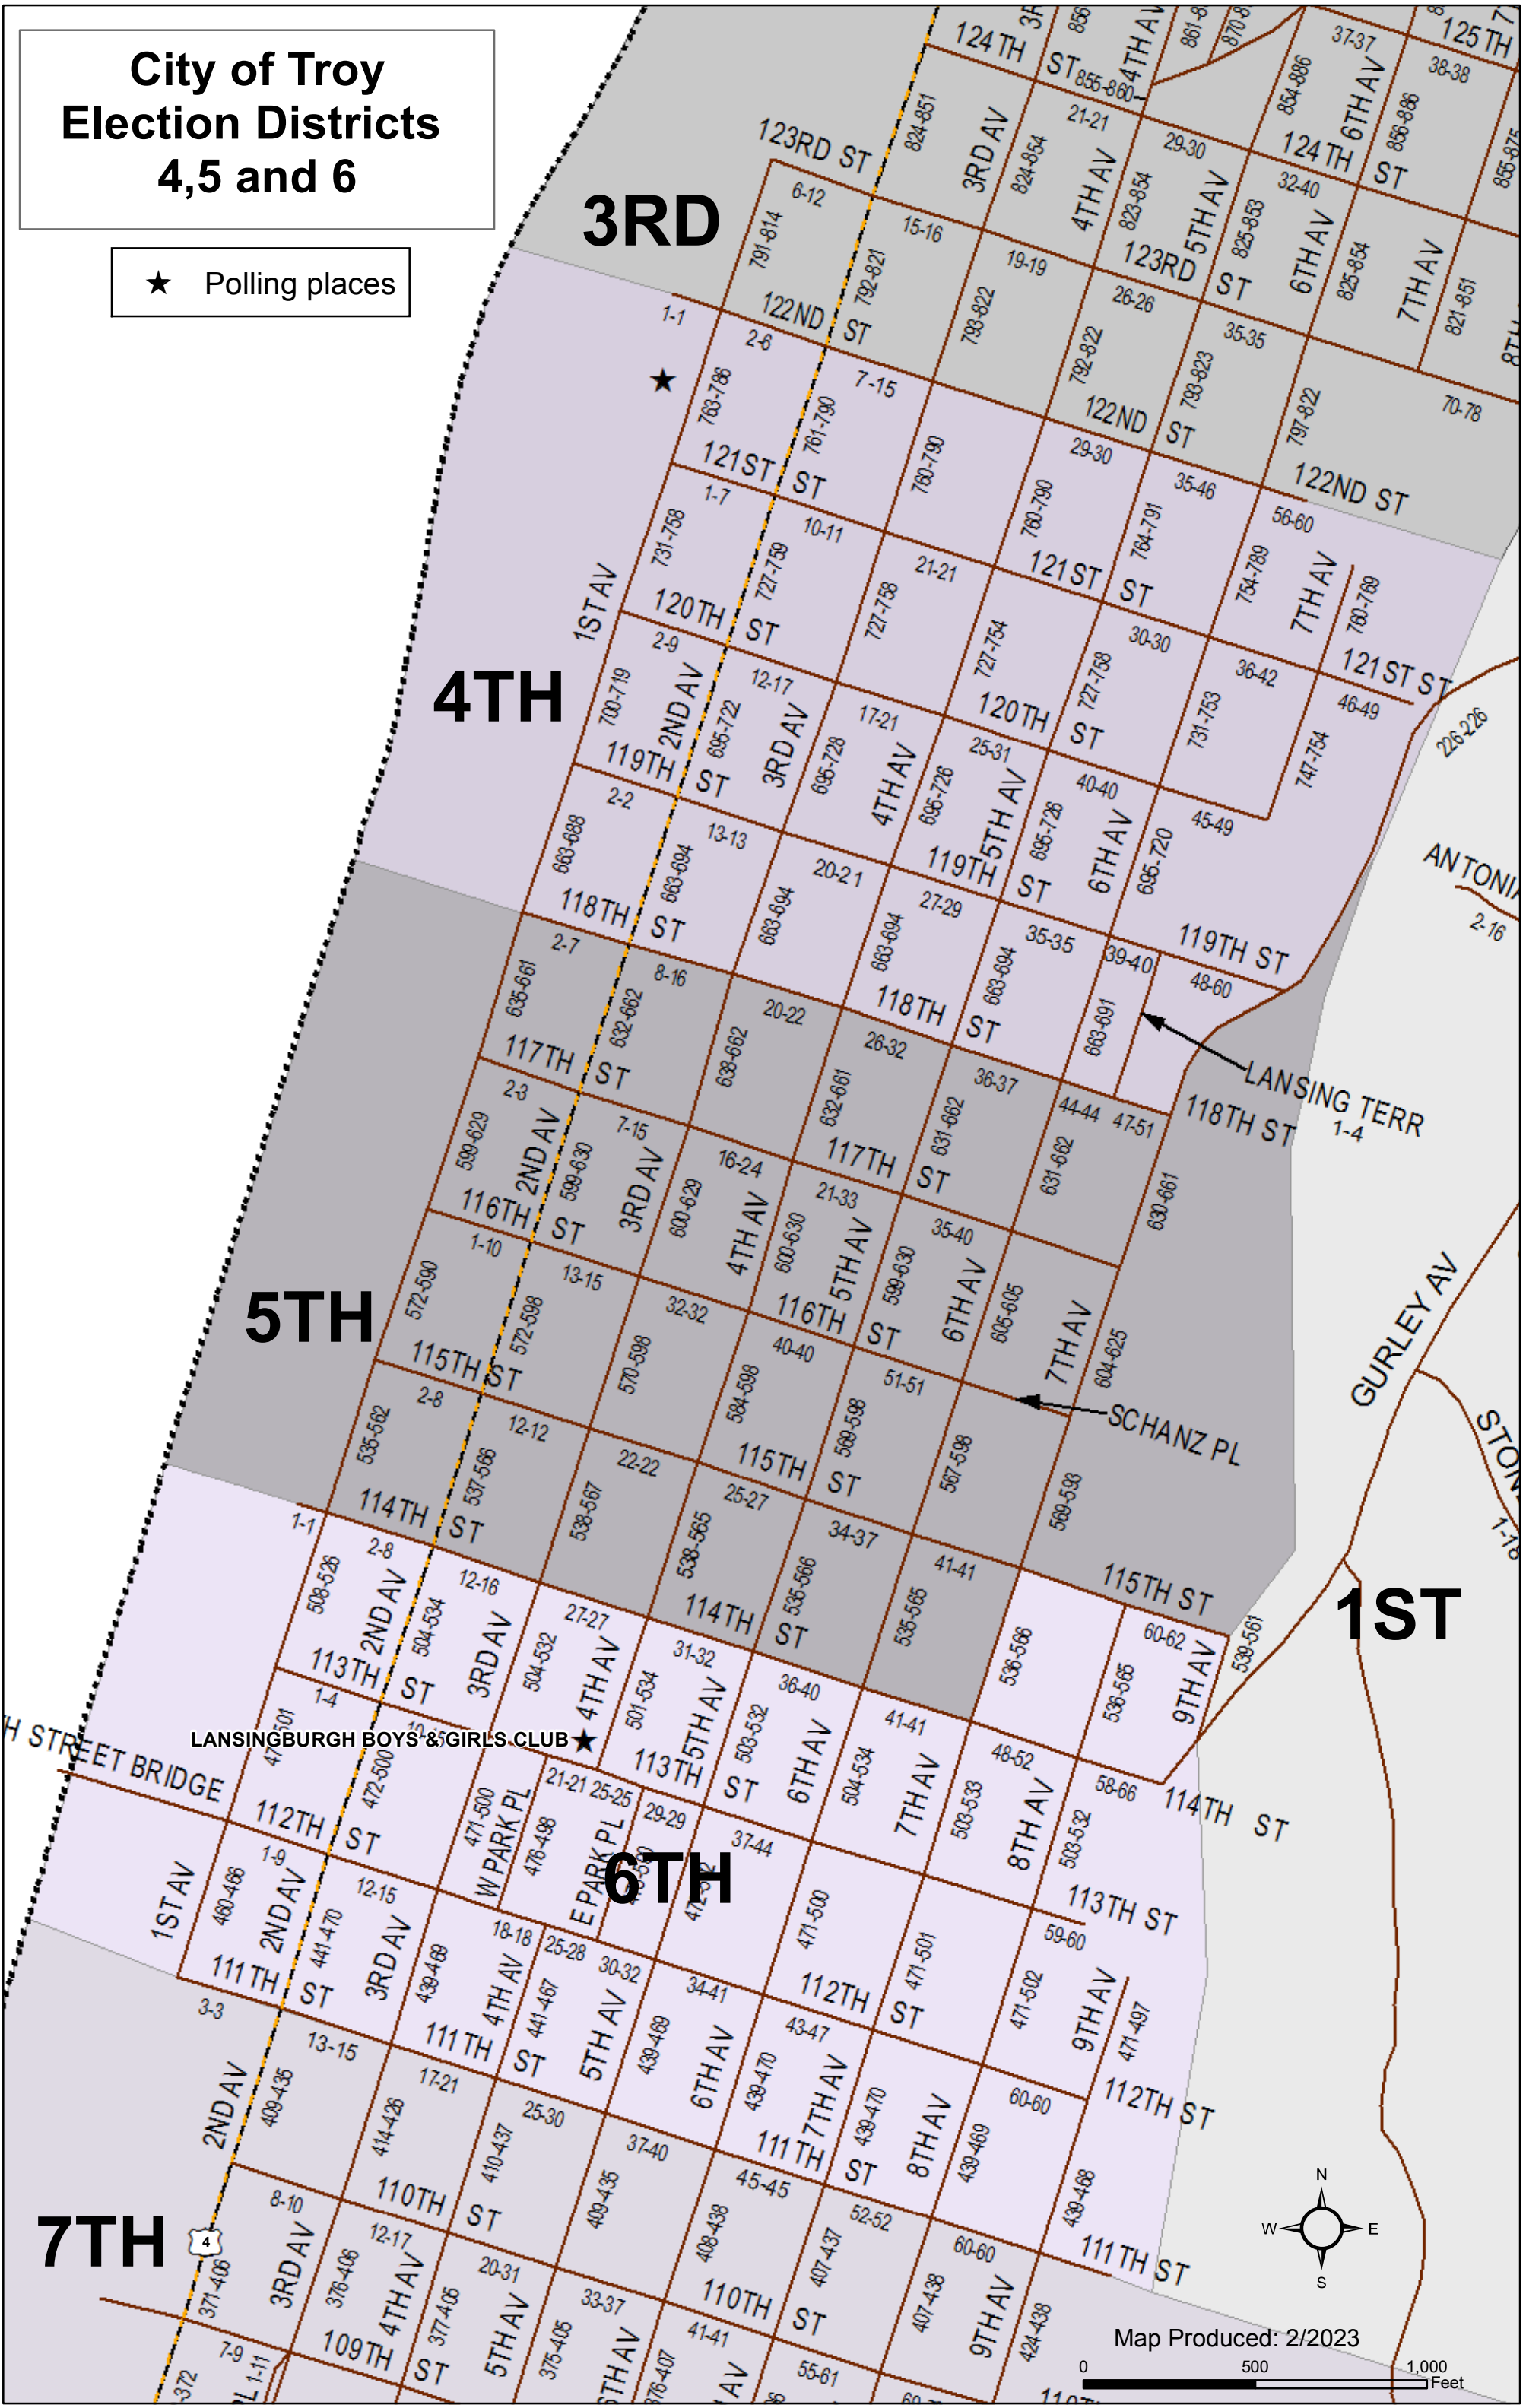

City of Troy Election Districts 4, 5 and 6

★ Polling places

LANSINGBURGH BOYS & GIRLS CLUB

Map Produced: 2/2023

0 500 1,000 Feet