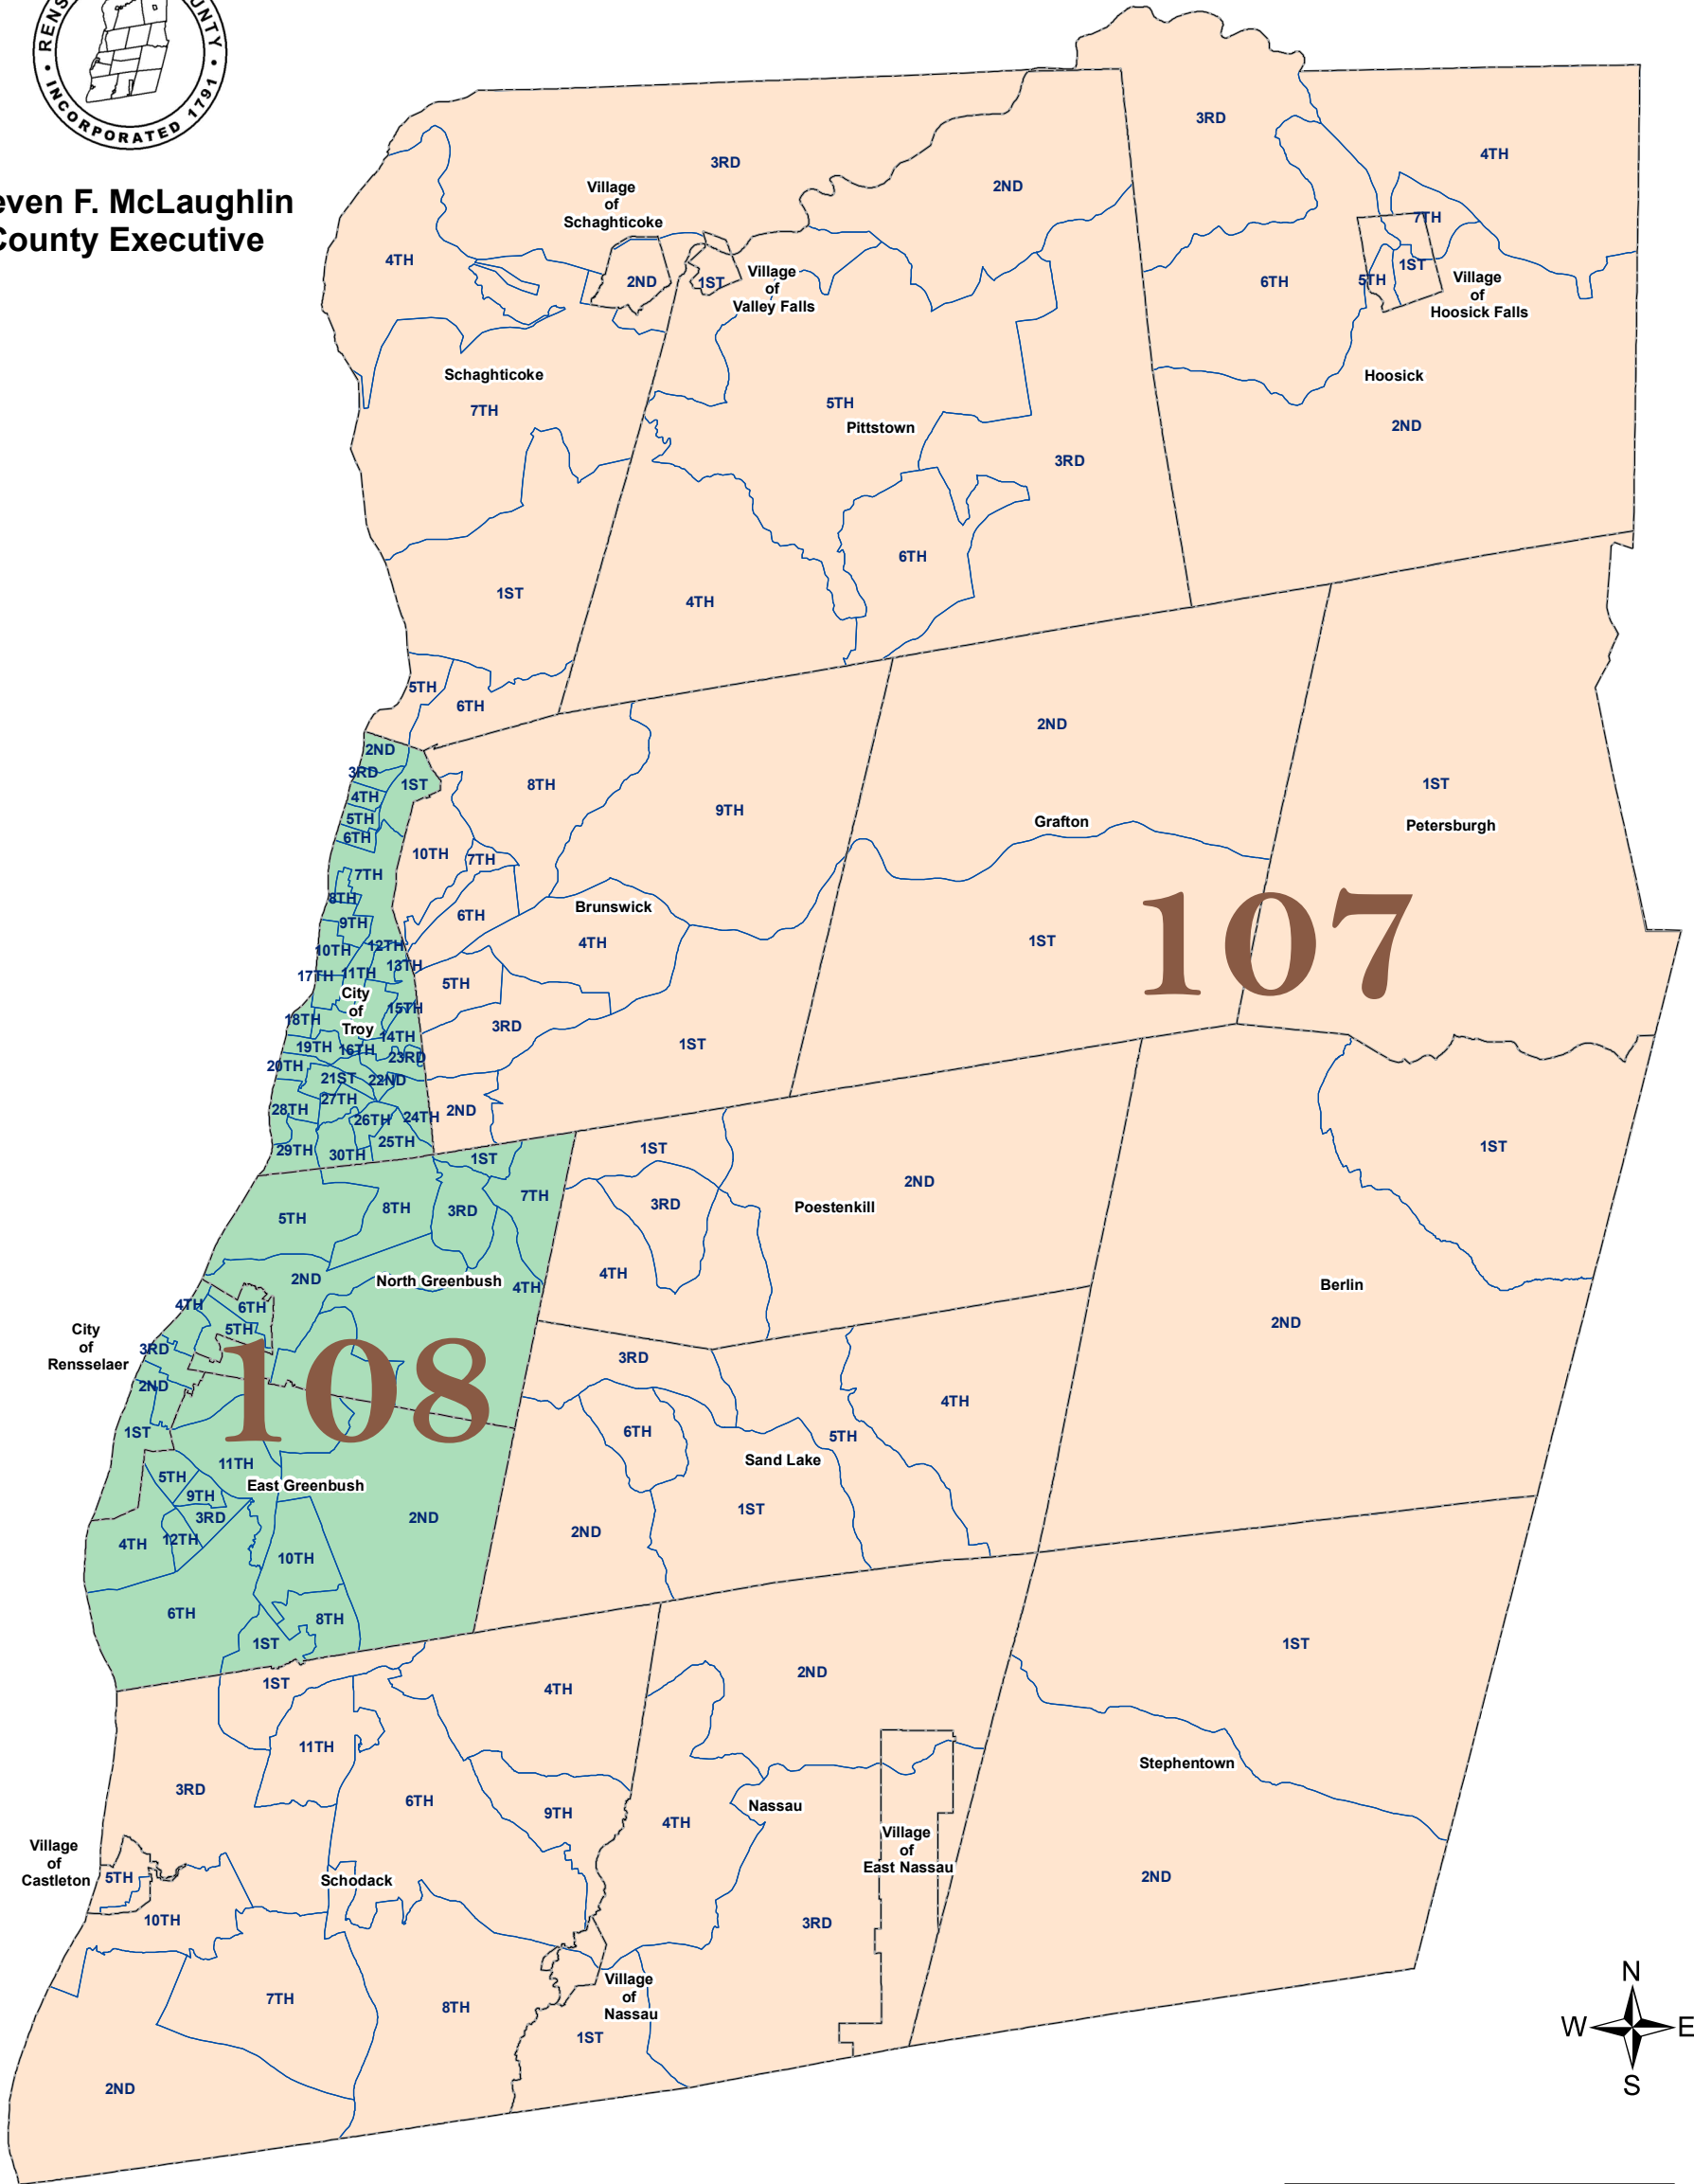

Rensselaer County

NYS Assembly Districts

Steven F. McLaughlin
County Executive

Legend

- Municipal Boundaries
- Local Election Districts
- NYS Assembly Districts**
 - 107
 - 108