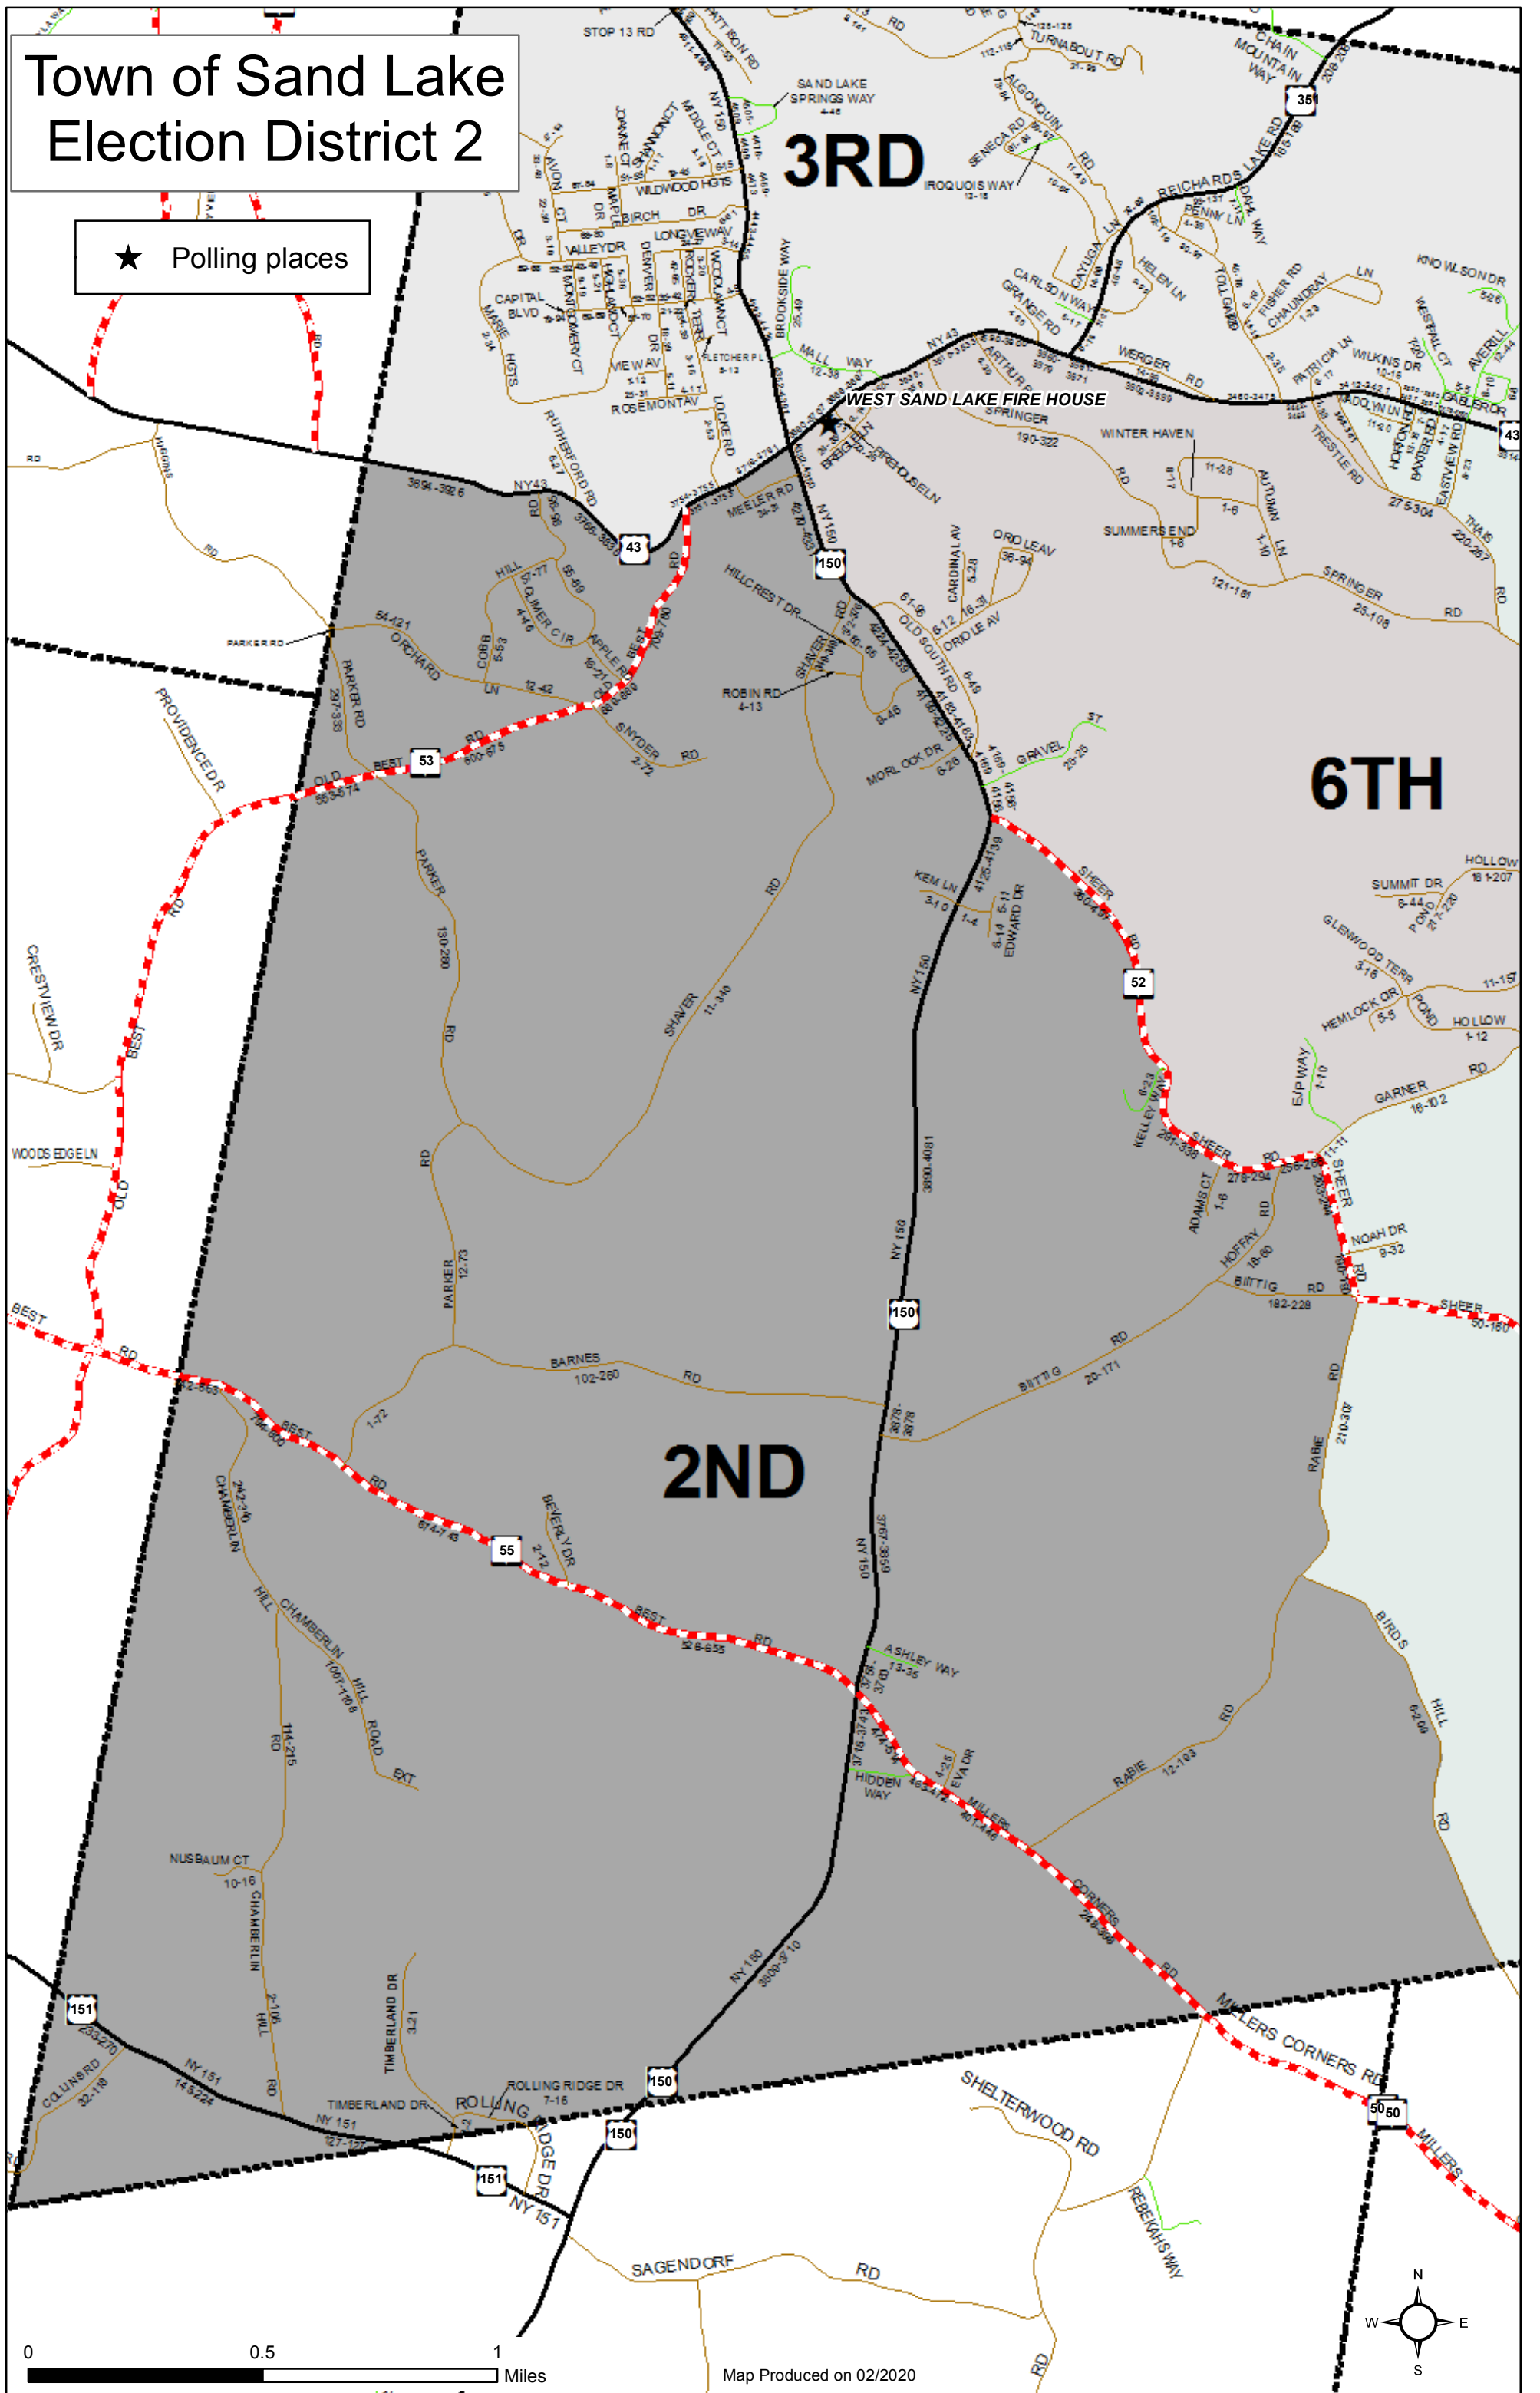

Town of Sand Lake Election District 2

★ Polling places

3RD

6TH

2ND

WEST SAND LAKE FIRE HOUSE

0 0.5 1 Miles

Map Produced on 02/2020