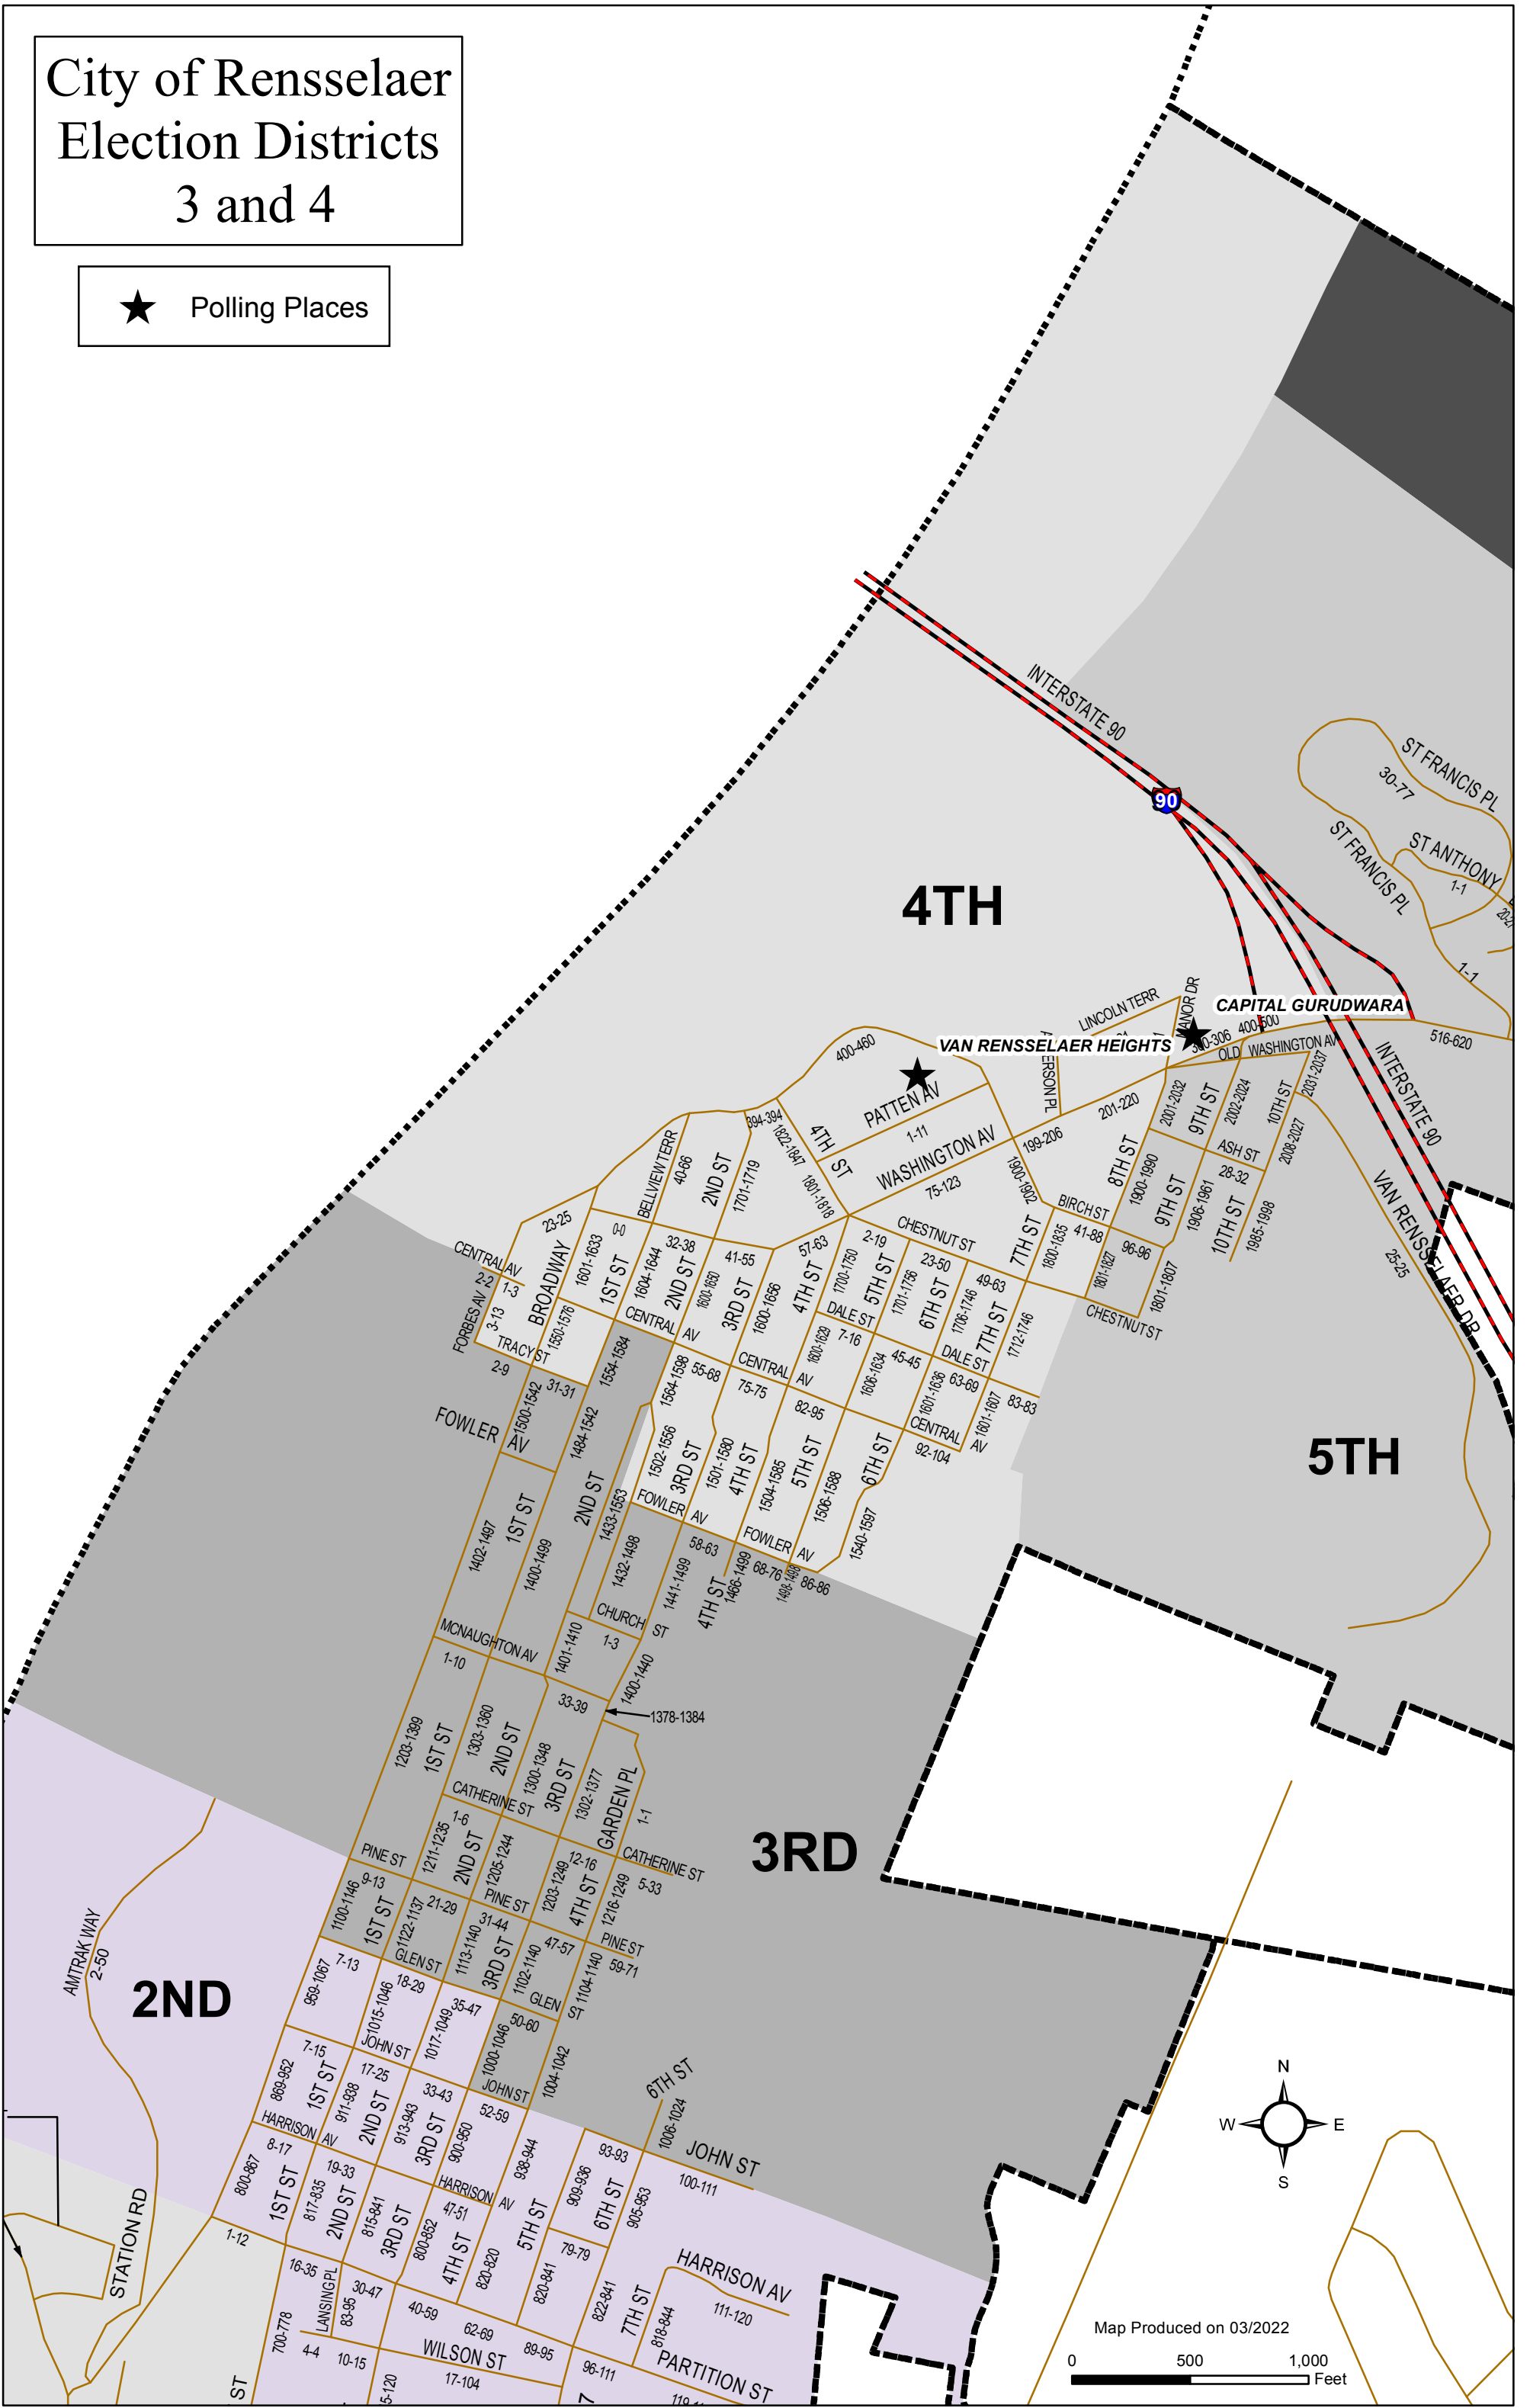

# City of Rensselaer Election Districts 3 and 4

★ Polling Places

Map Produced on 03/2022  
0 500 1,000 Feet