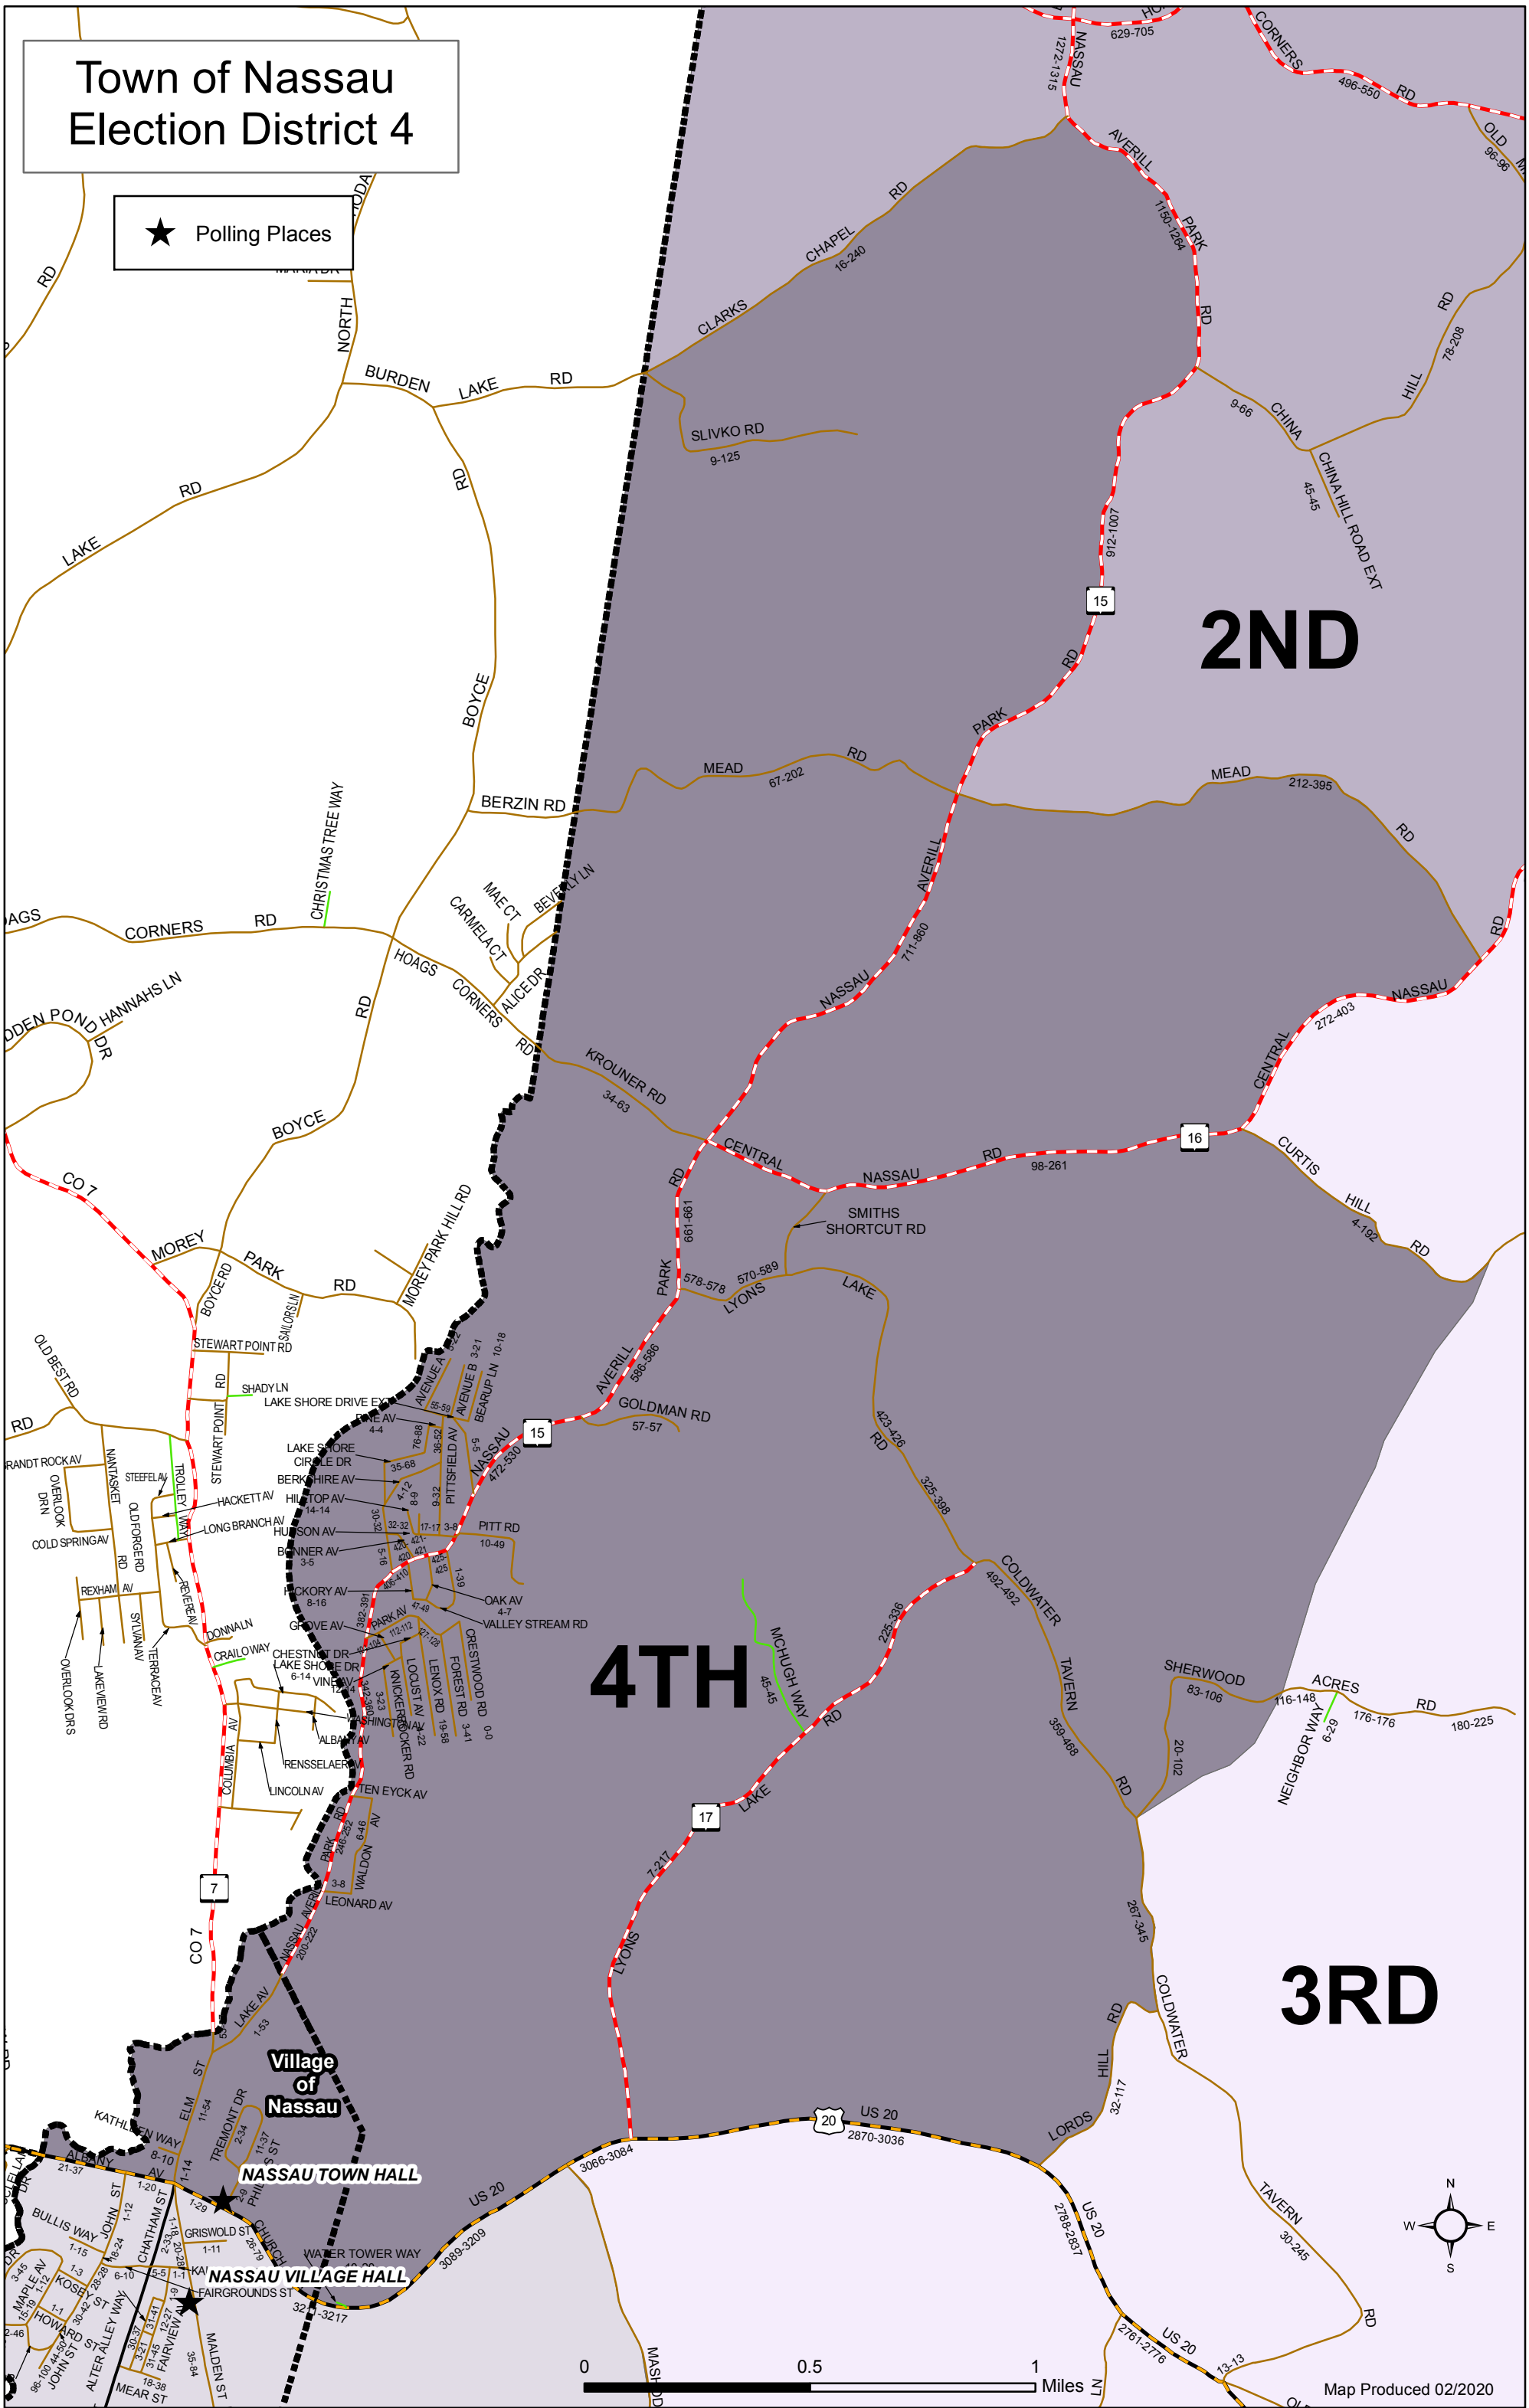

Town of Nassau Election District 4

★ Polling Places

2ND

4TH

3RD

Village of Nassau

NASSAU TOWN HALL

NASSAU VILLAGE HALL