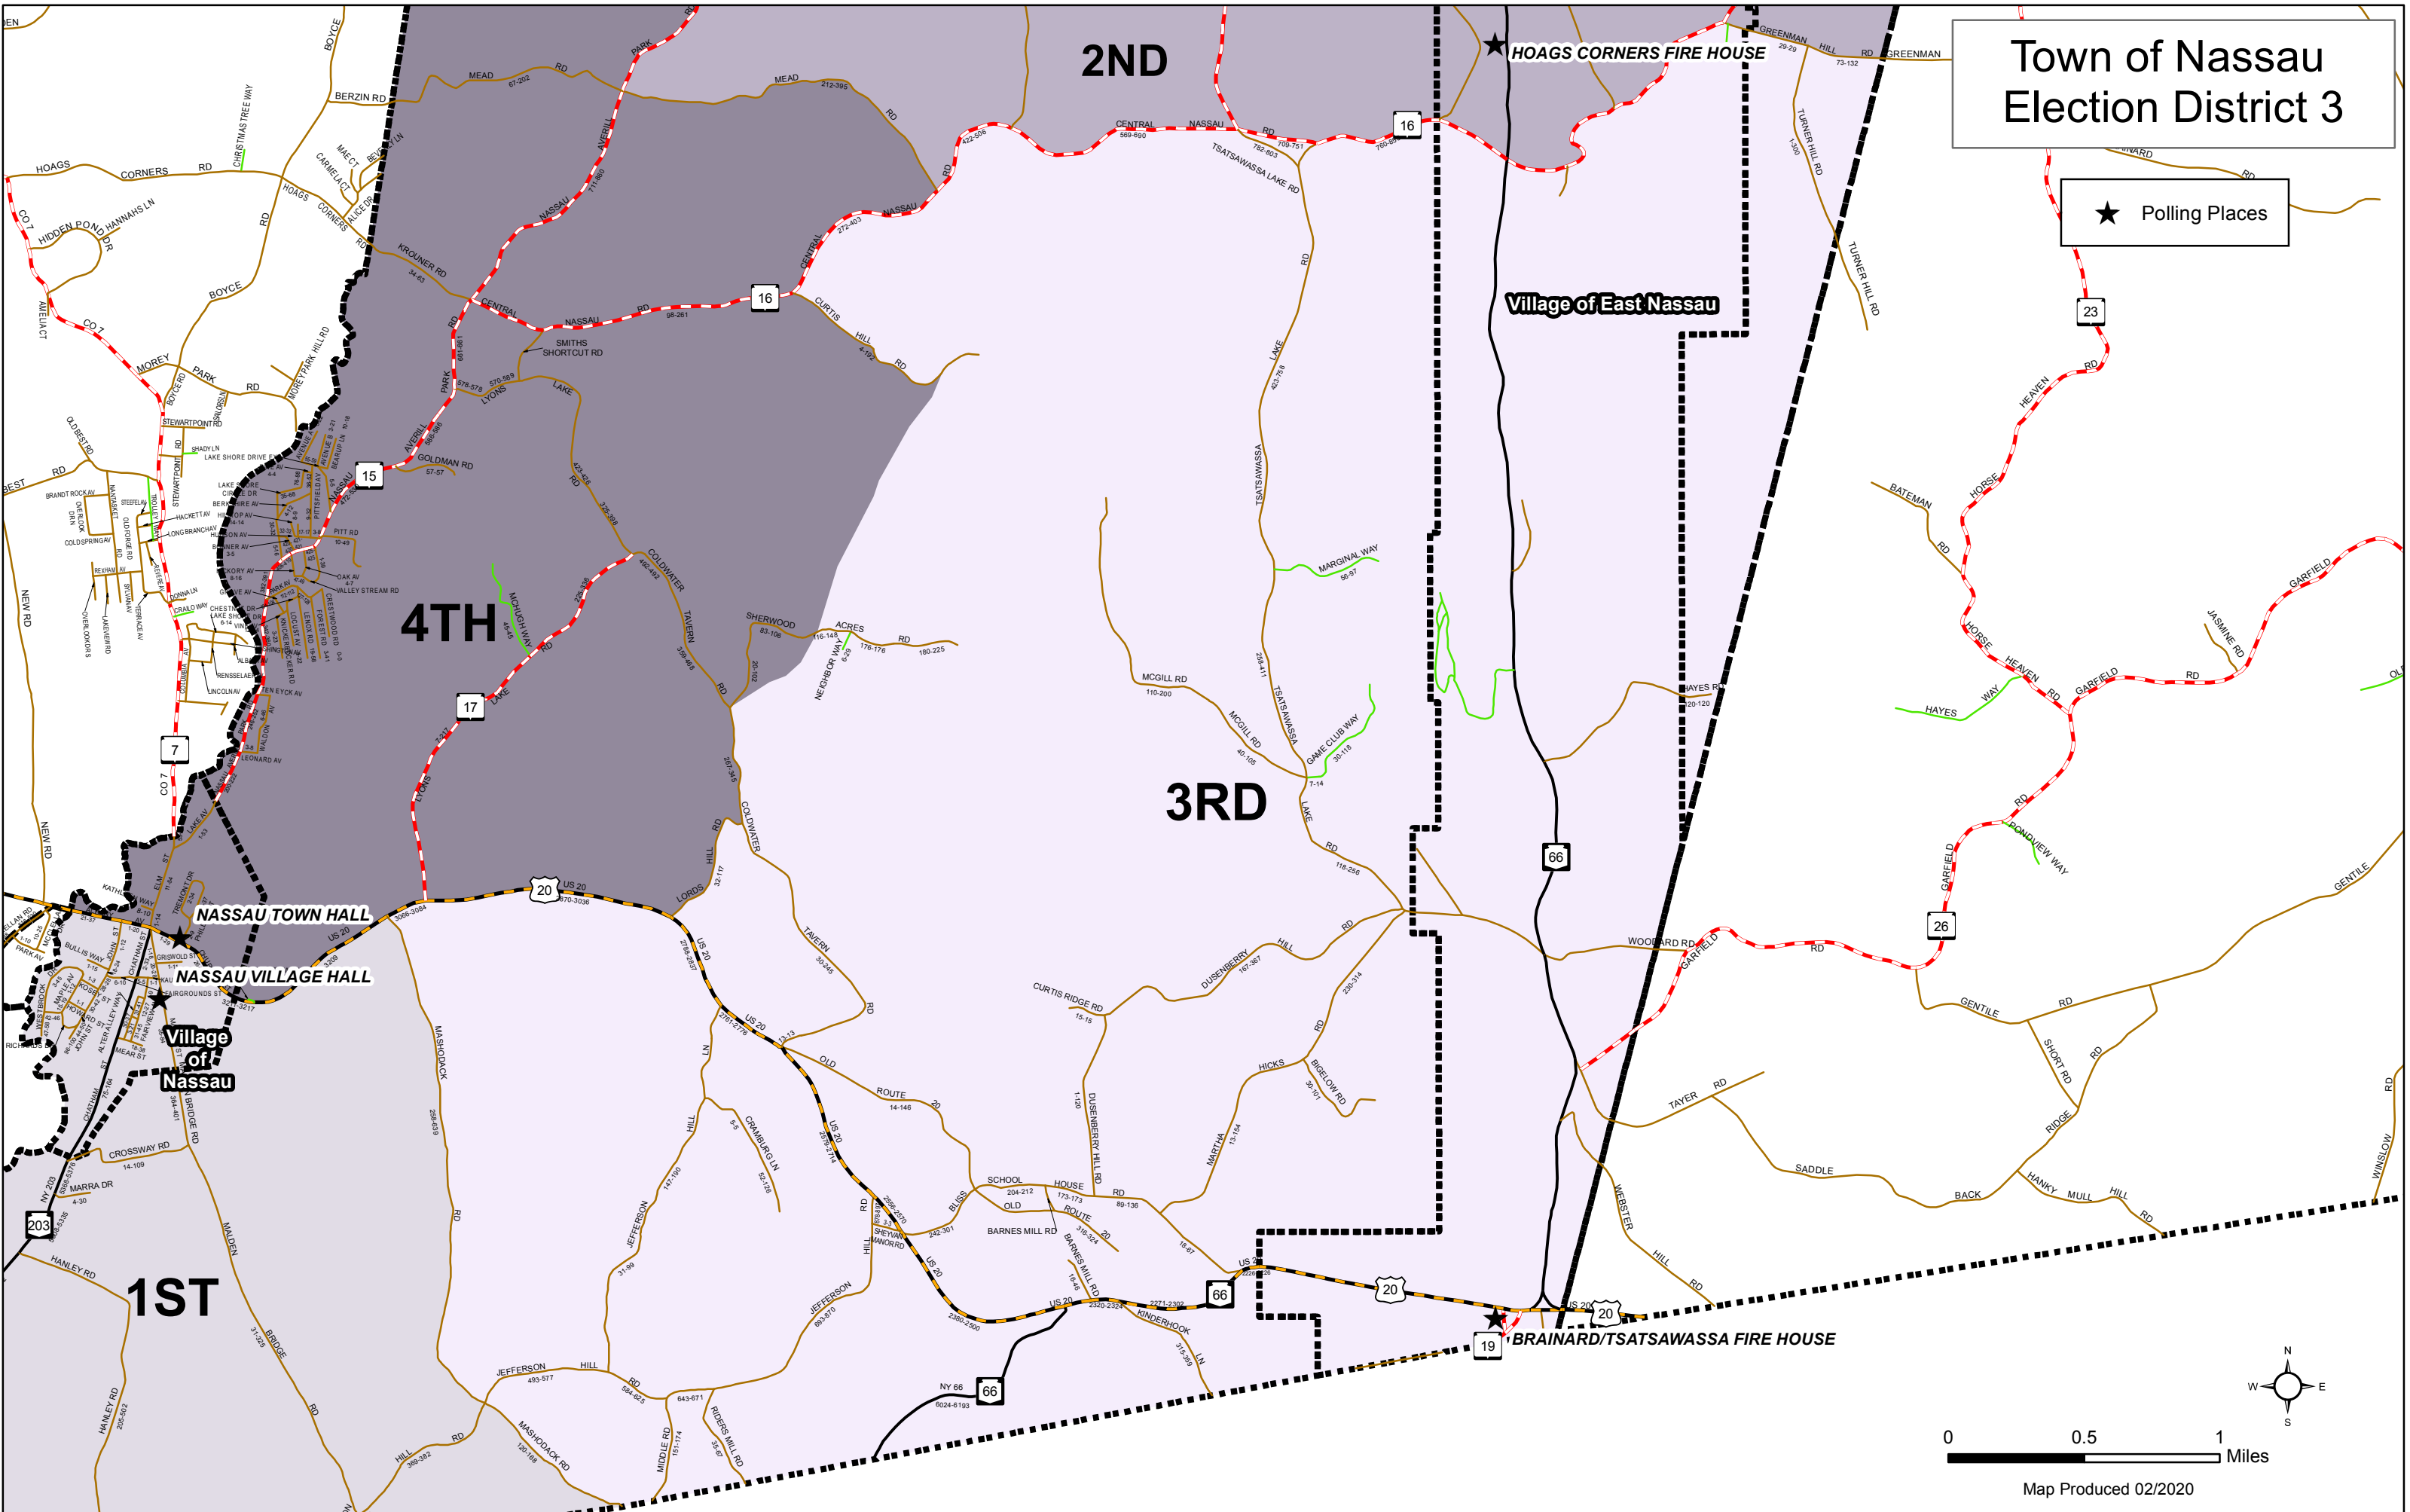

Town of Nassau Election District 3

★ Polling Places

0 0.5 1 Miles

Map Produced 02/2020