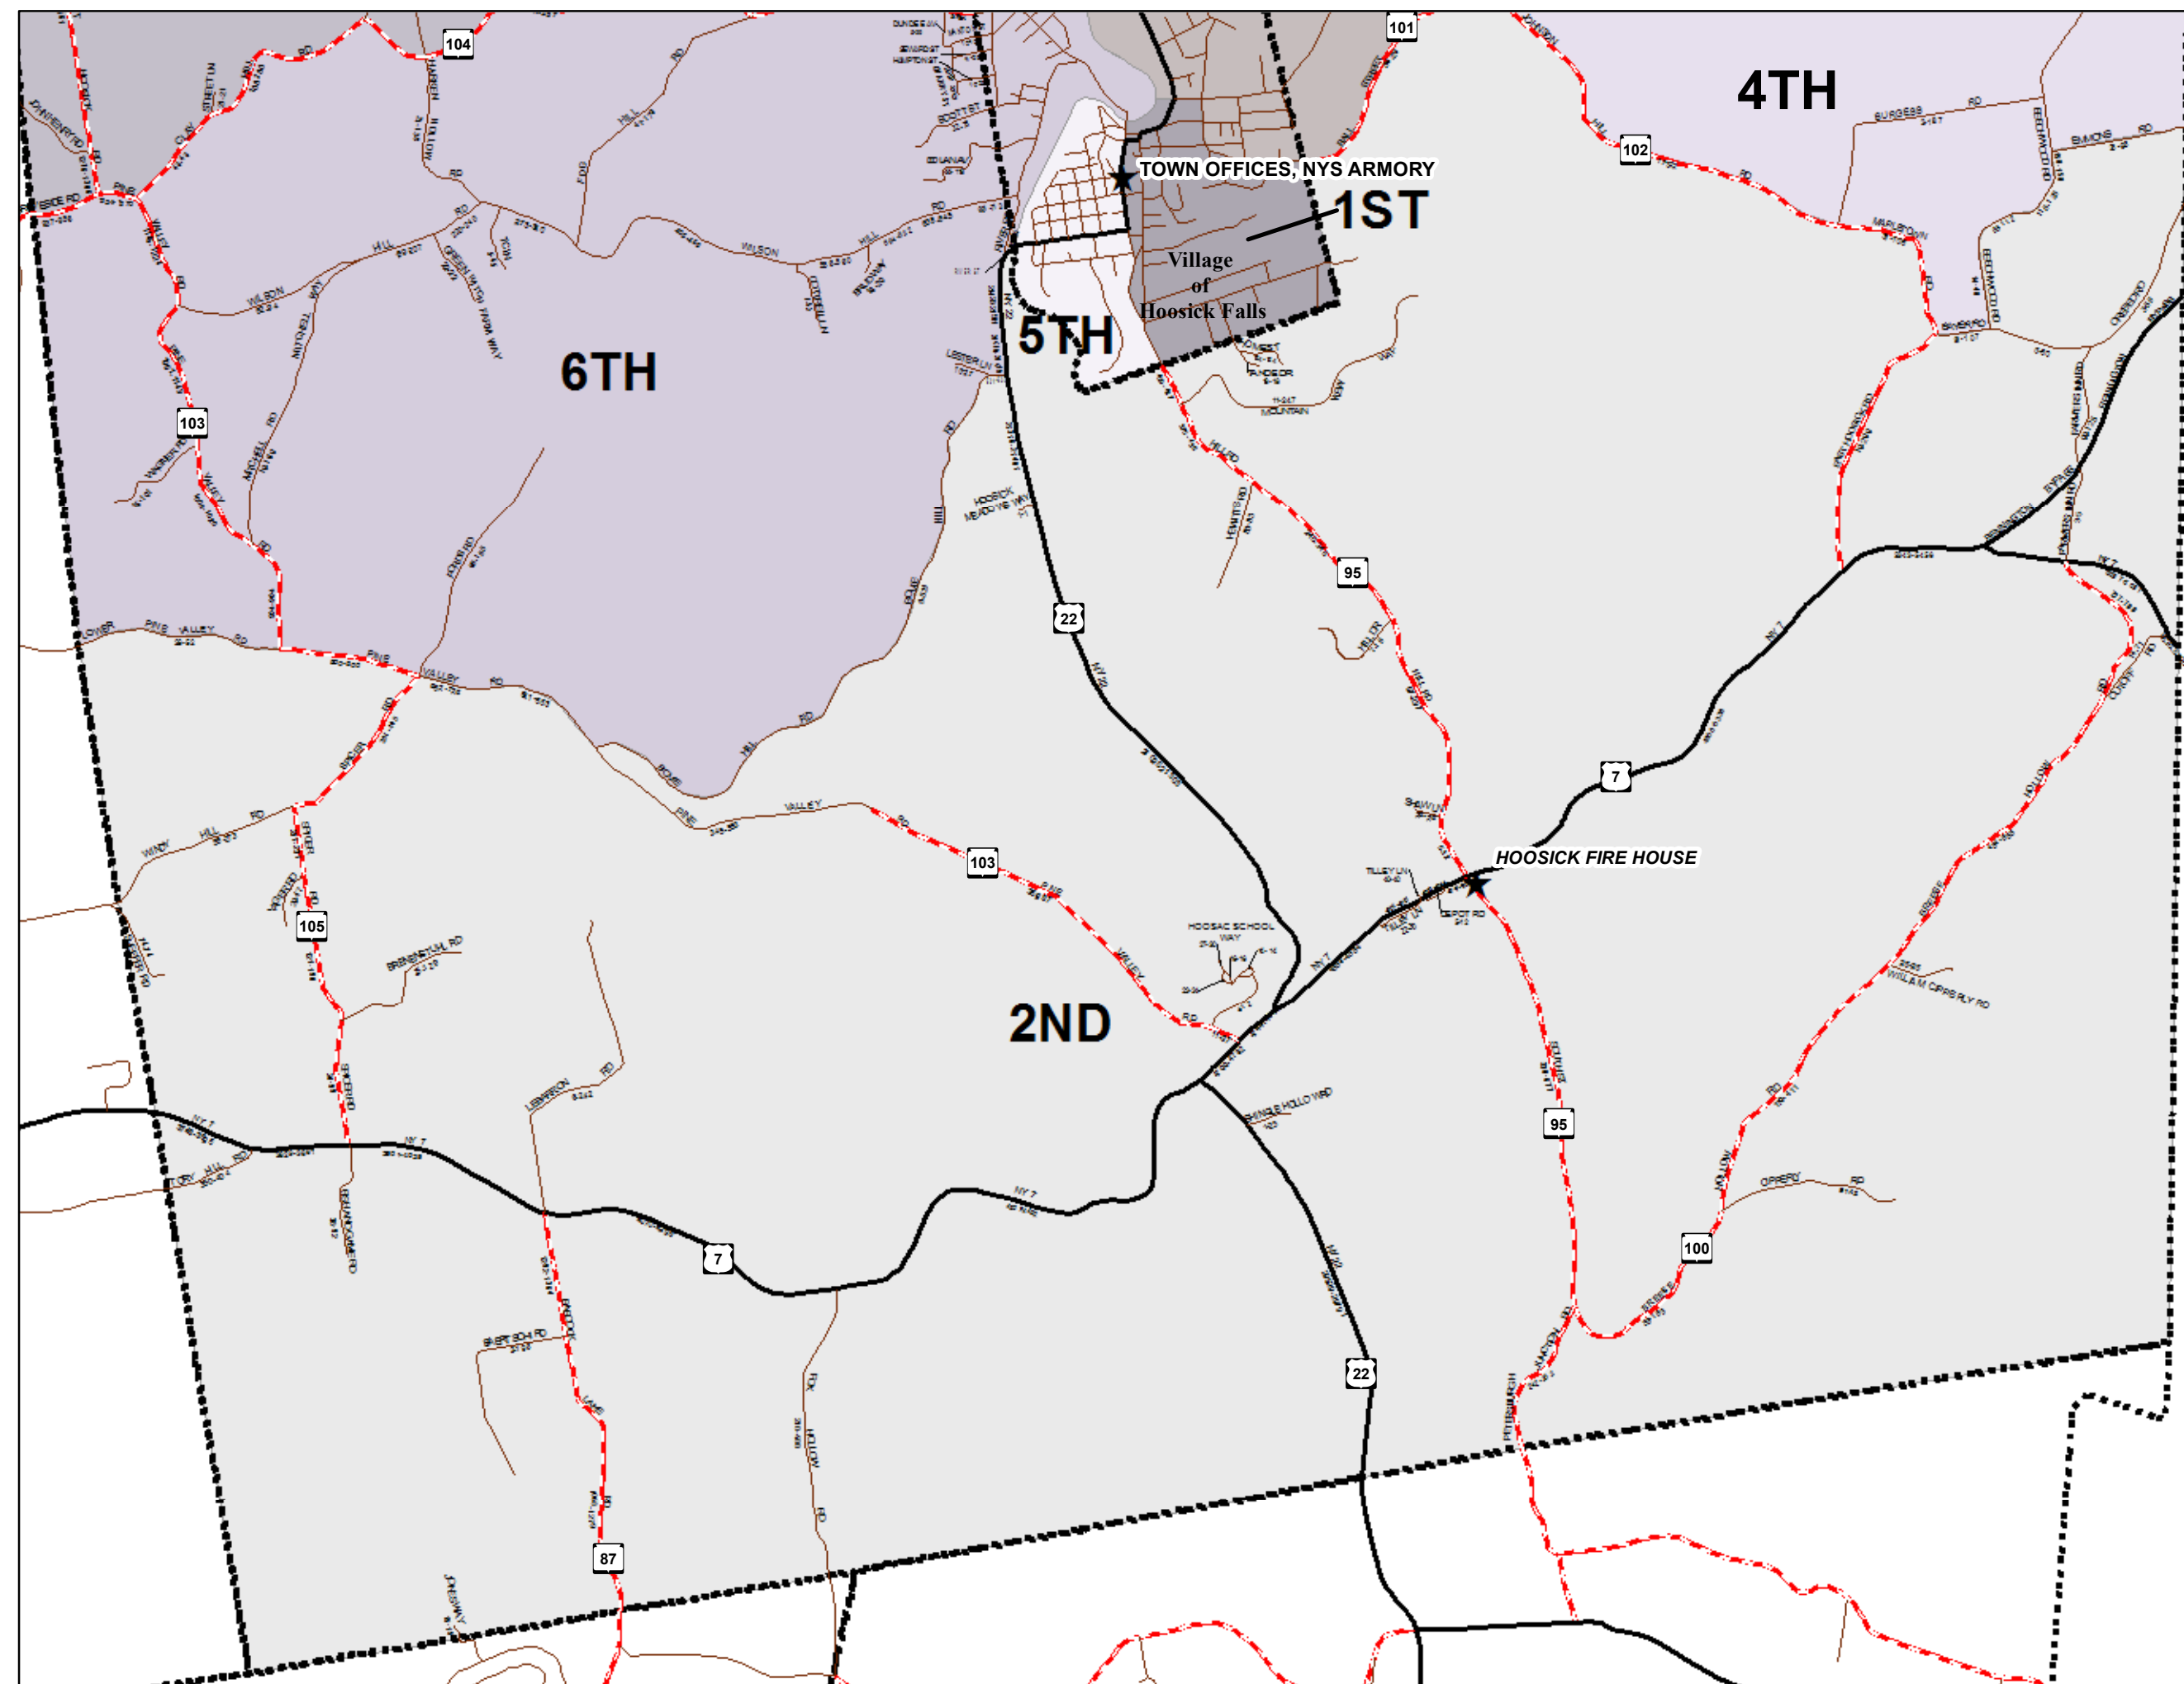

# Town of Hoosick Election District 2

★ Polling Places

0 0.5 1 Miles

Map Produced on 03/2022