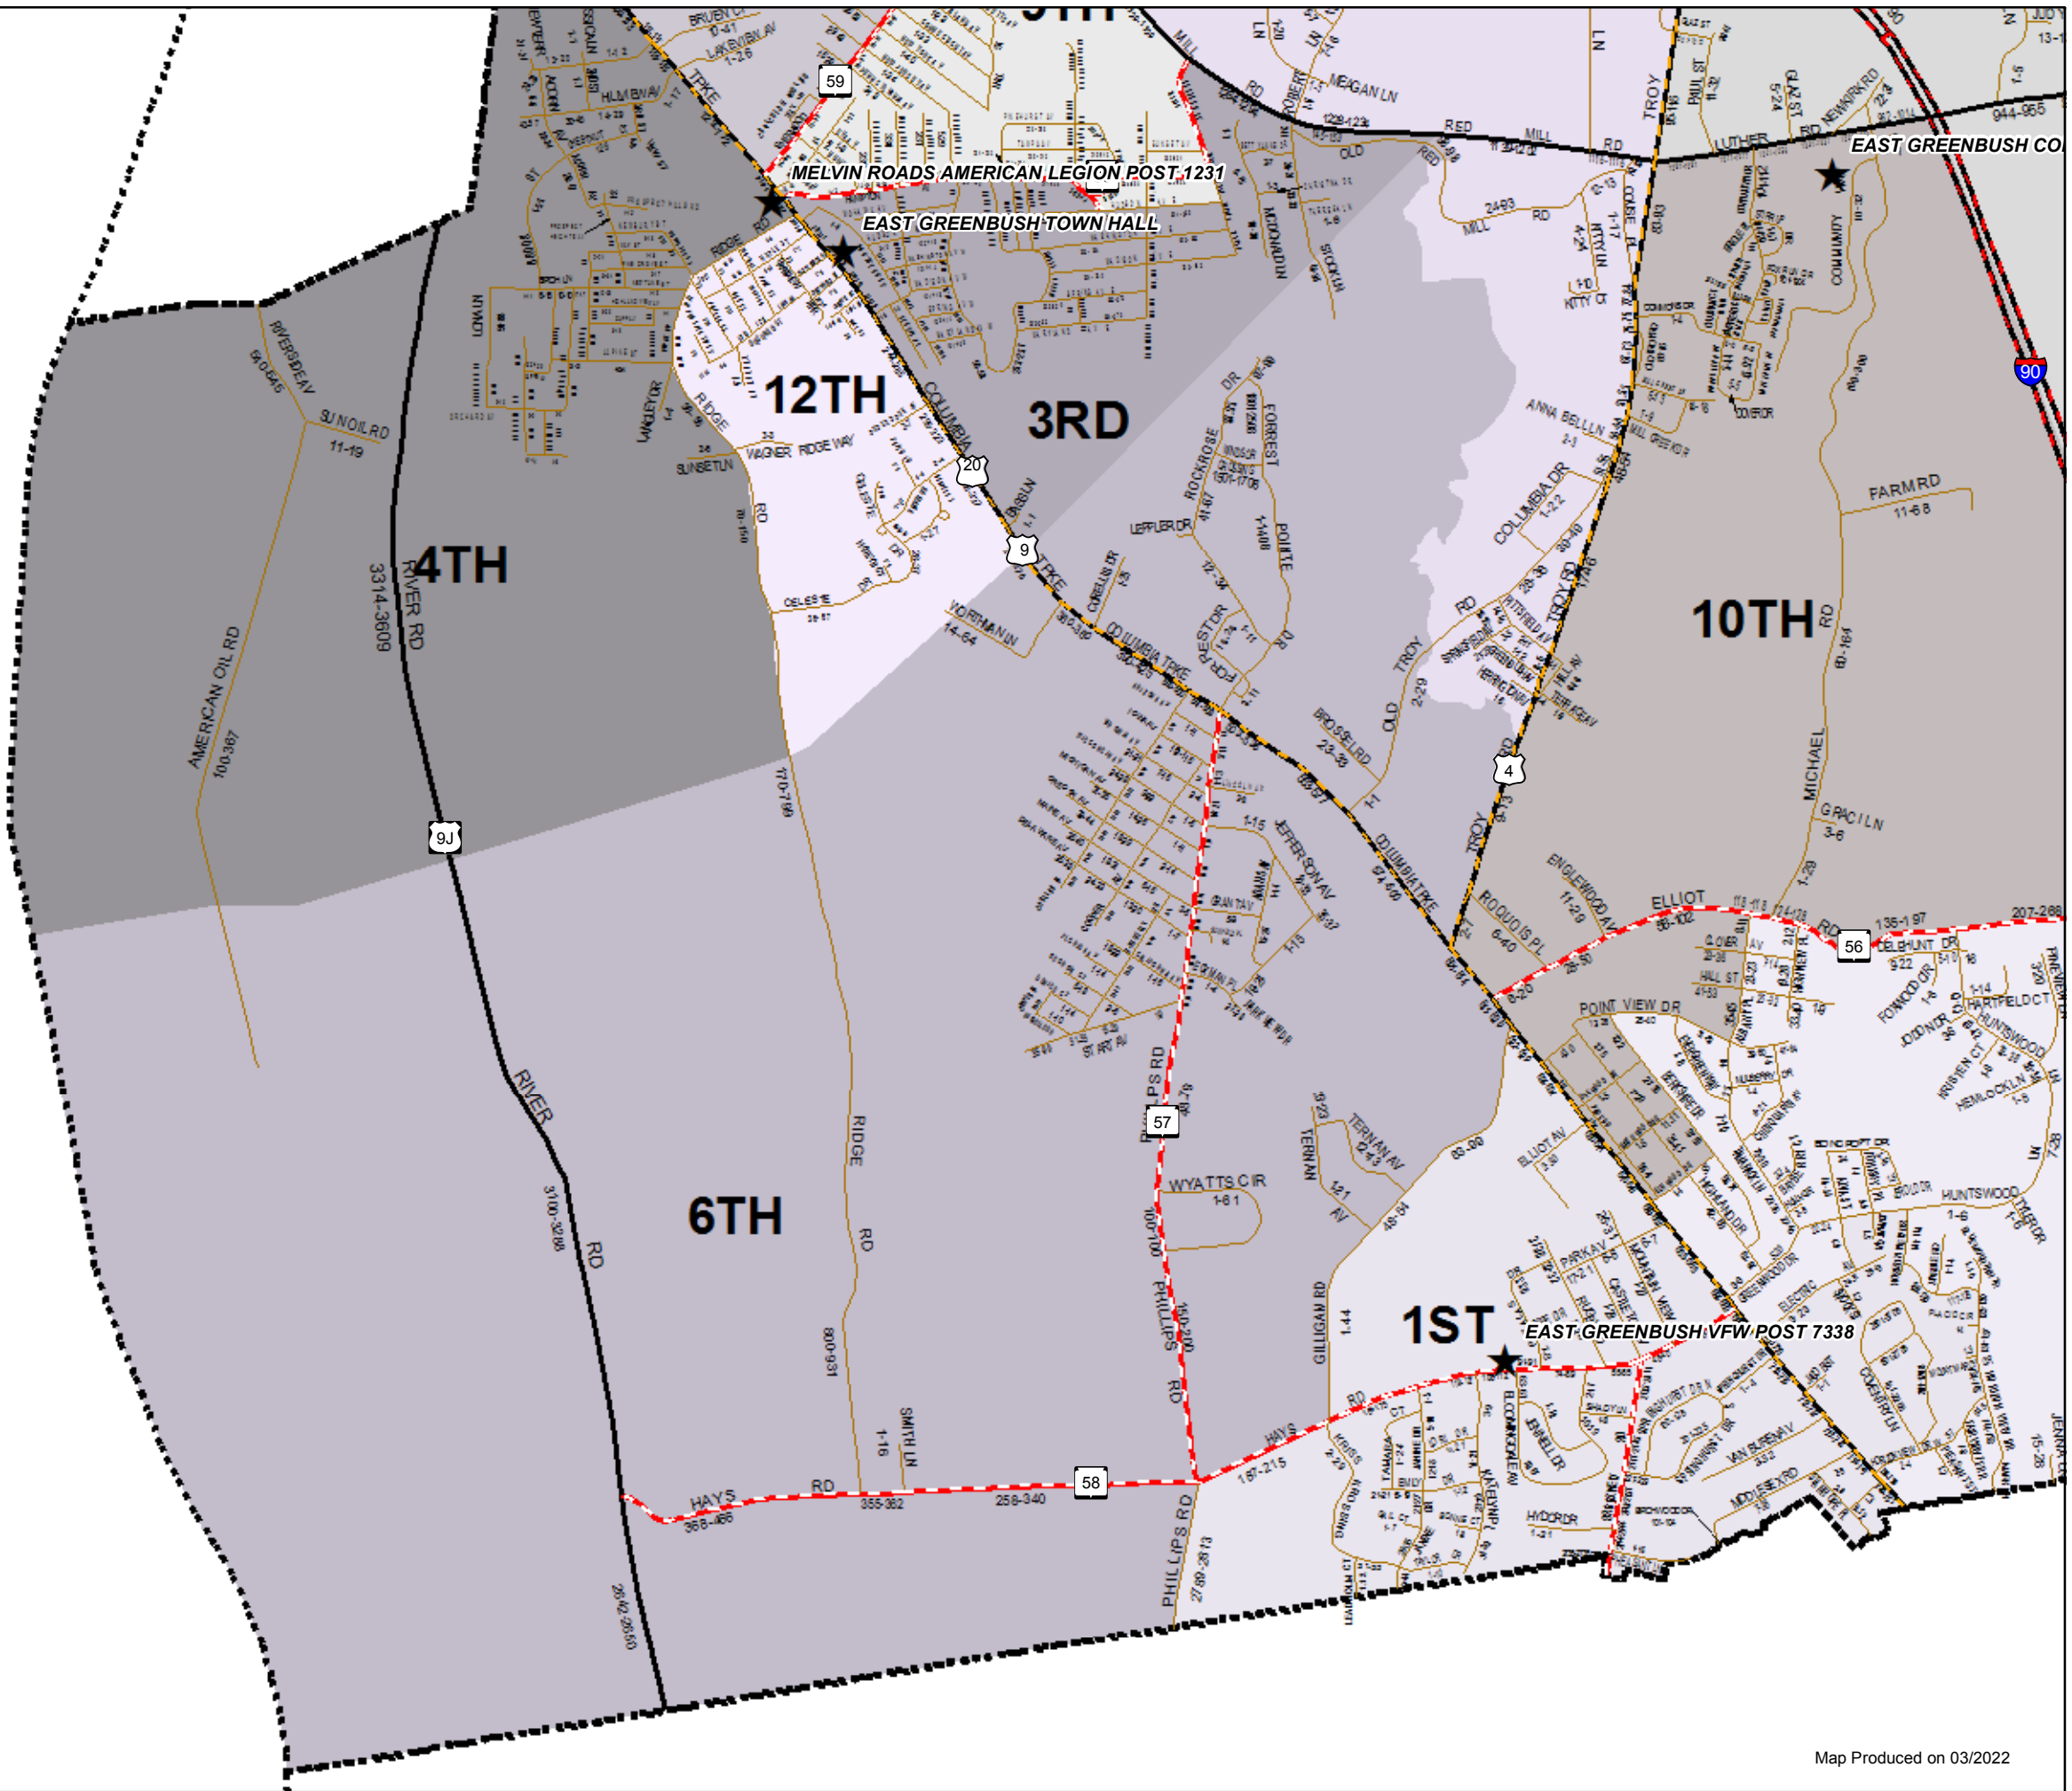

# Town of East Greenbush Election Districts 3 and 6

★ Polling Places

0 0.5 1 Miles