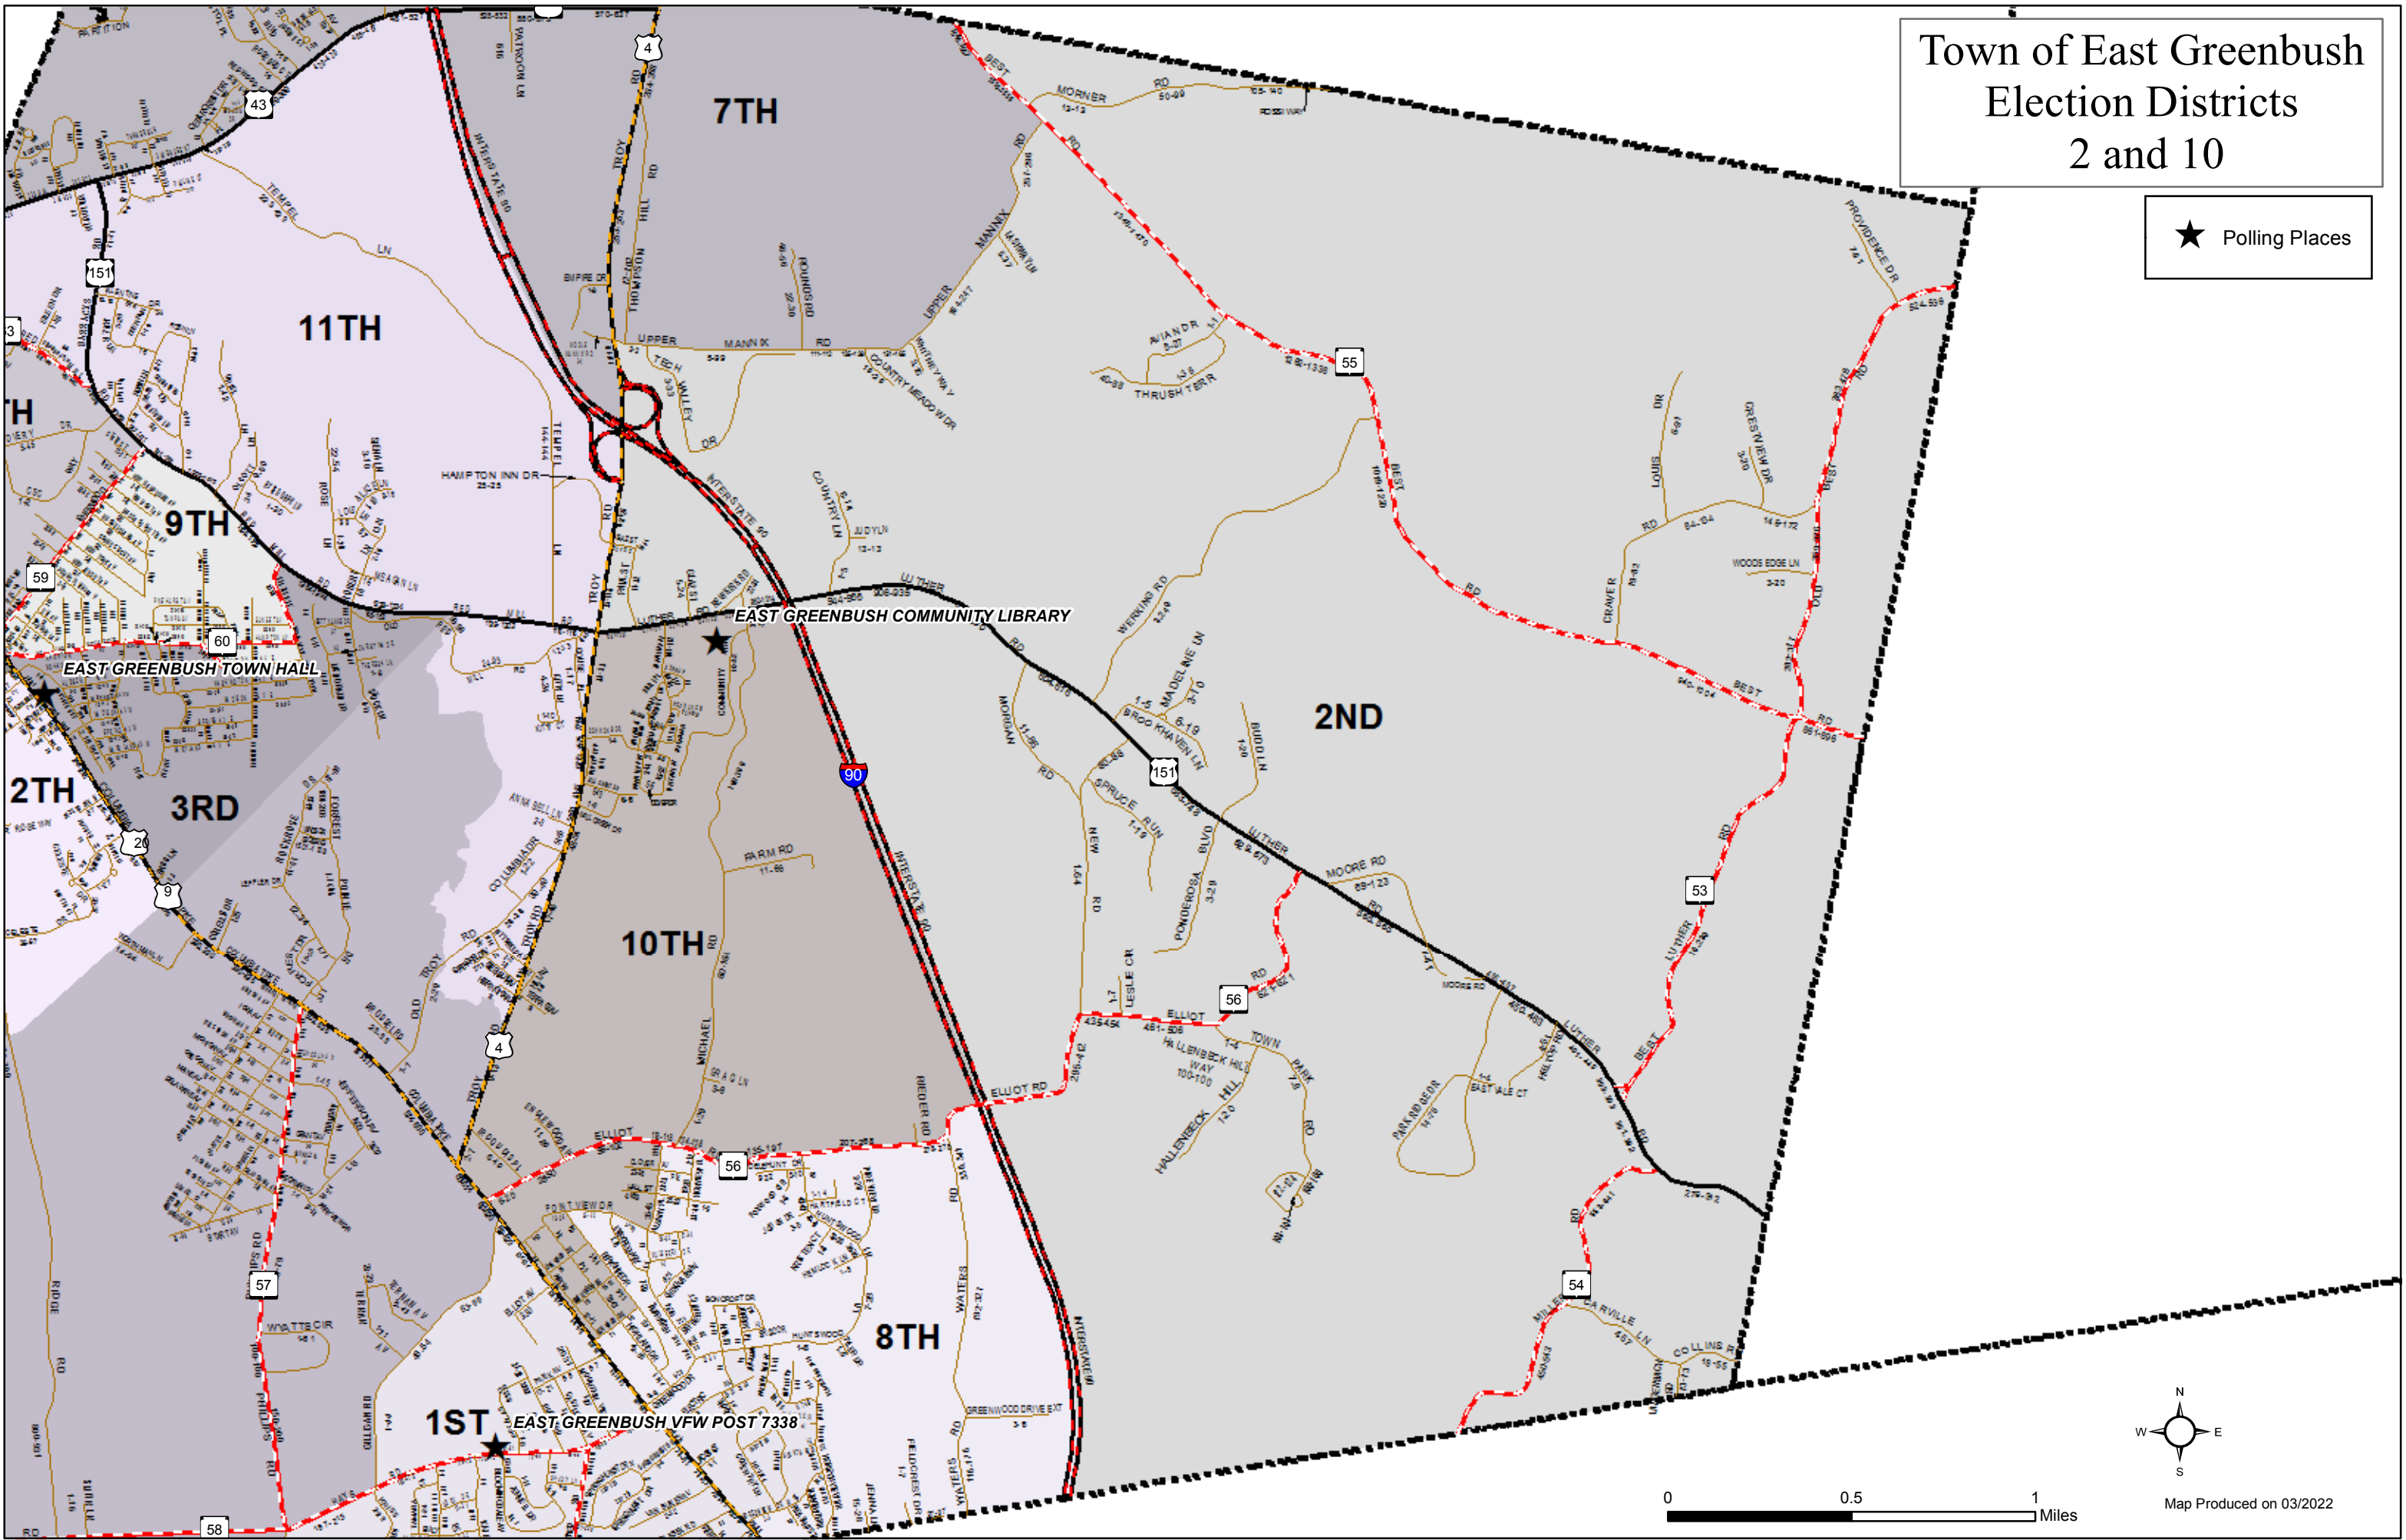

Town of East Greenbush Election Districts 2 and 10

★ Polling Places

0 0.5 1 Miles

Map Produced on 03/2022