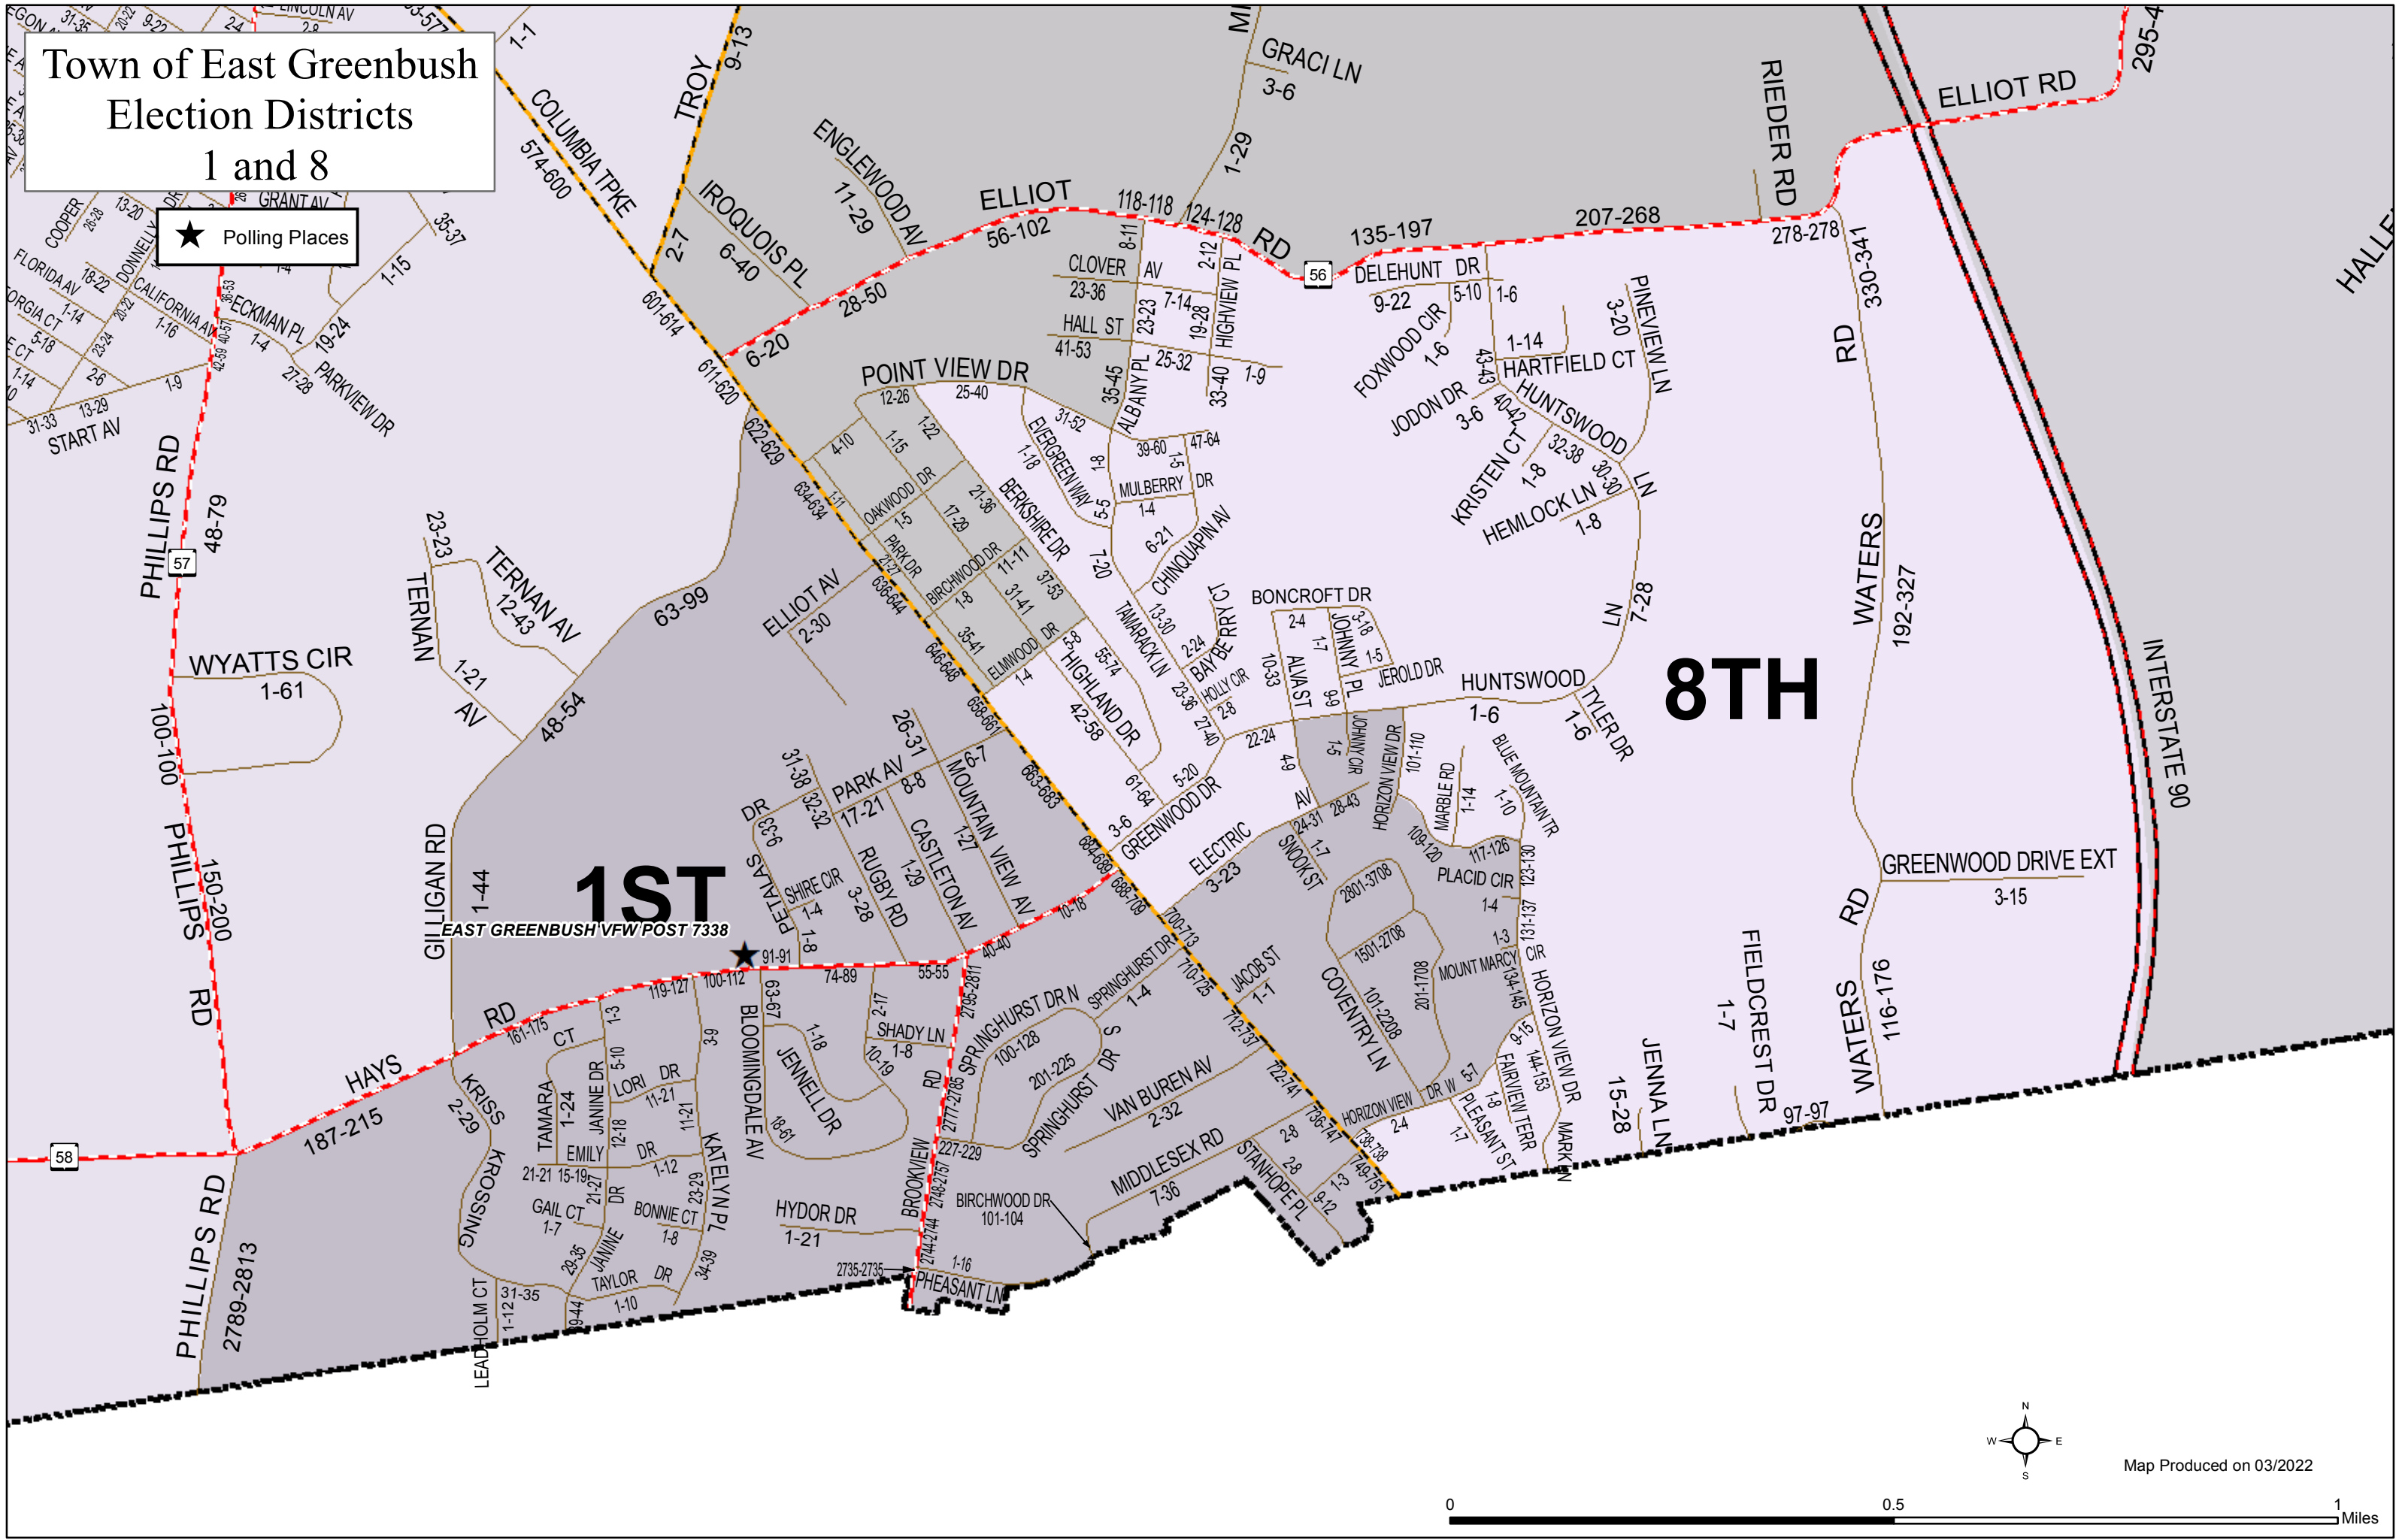

# Town of East Greenbush Election Districts 1 and 8

★ Polling Places

## 1ST

## 8TH

Map Produced on 03/2022

0 0.5 1 Miles