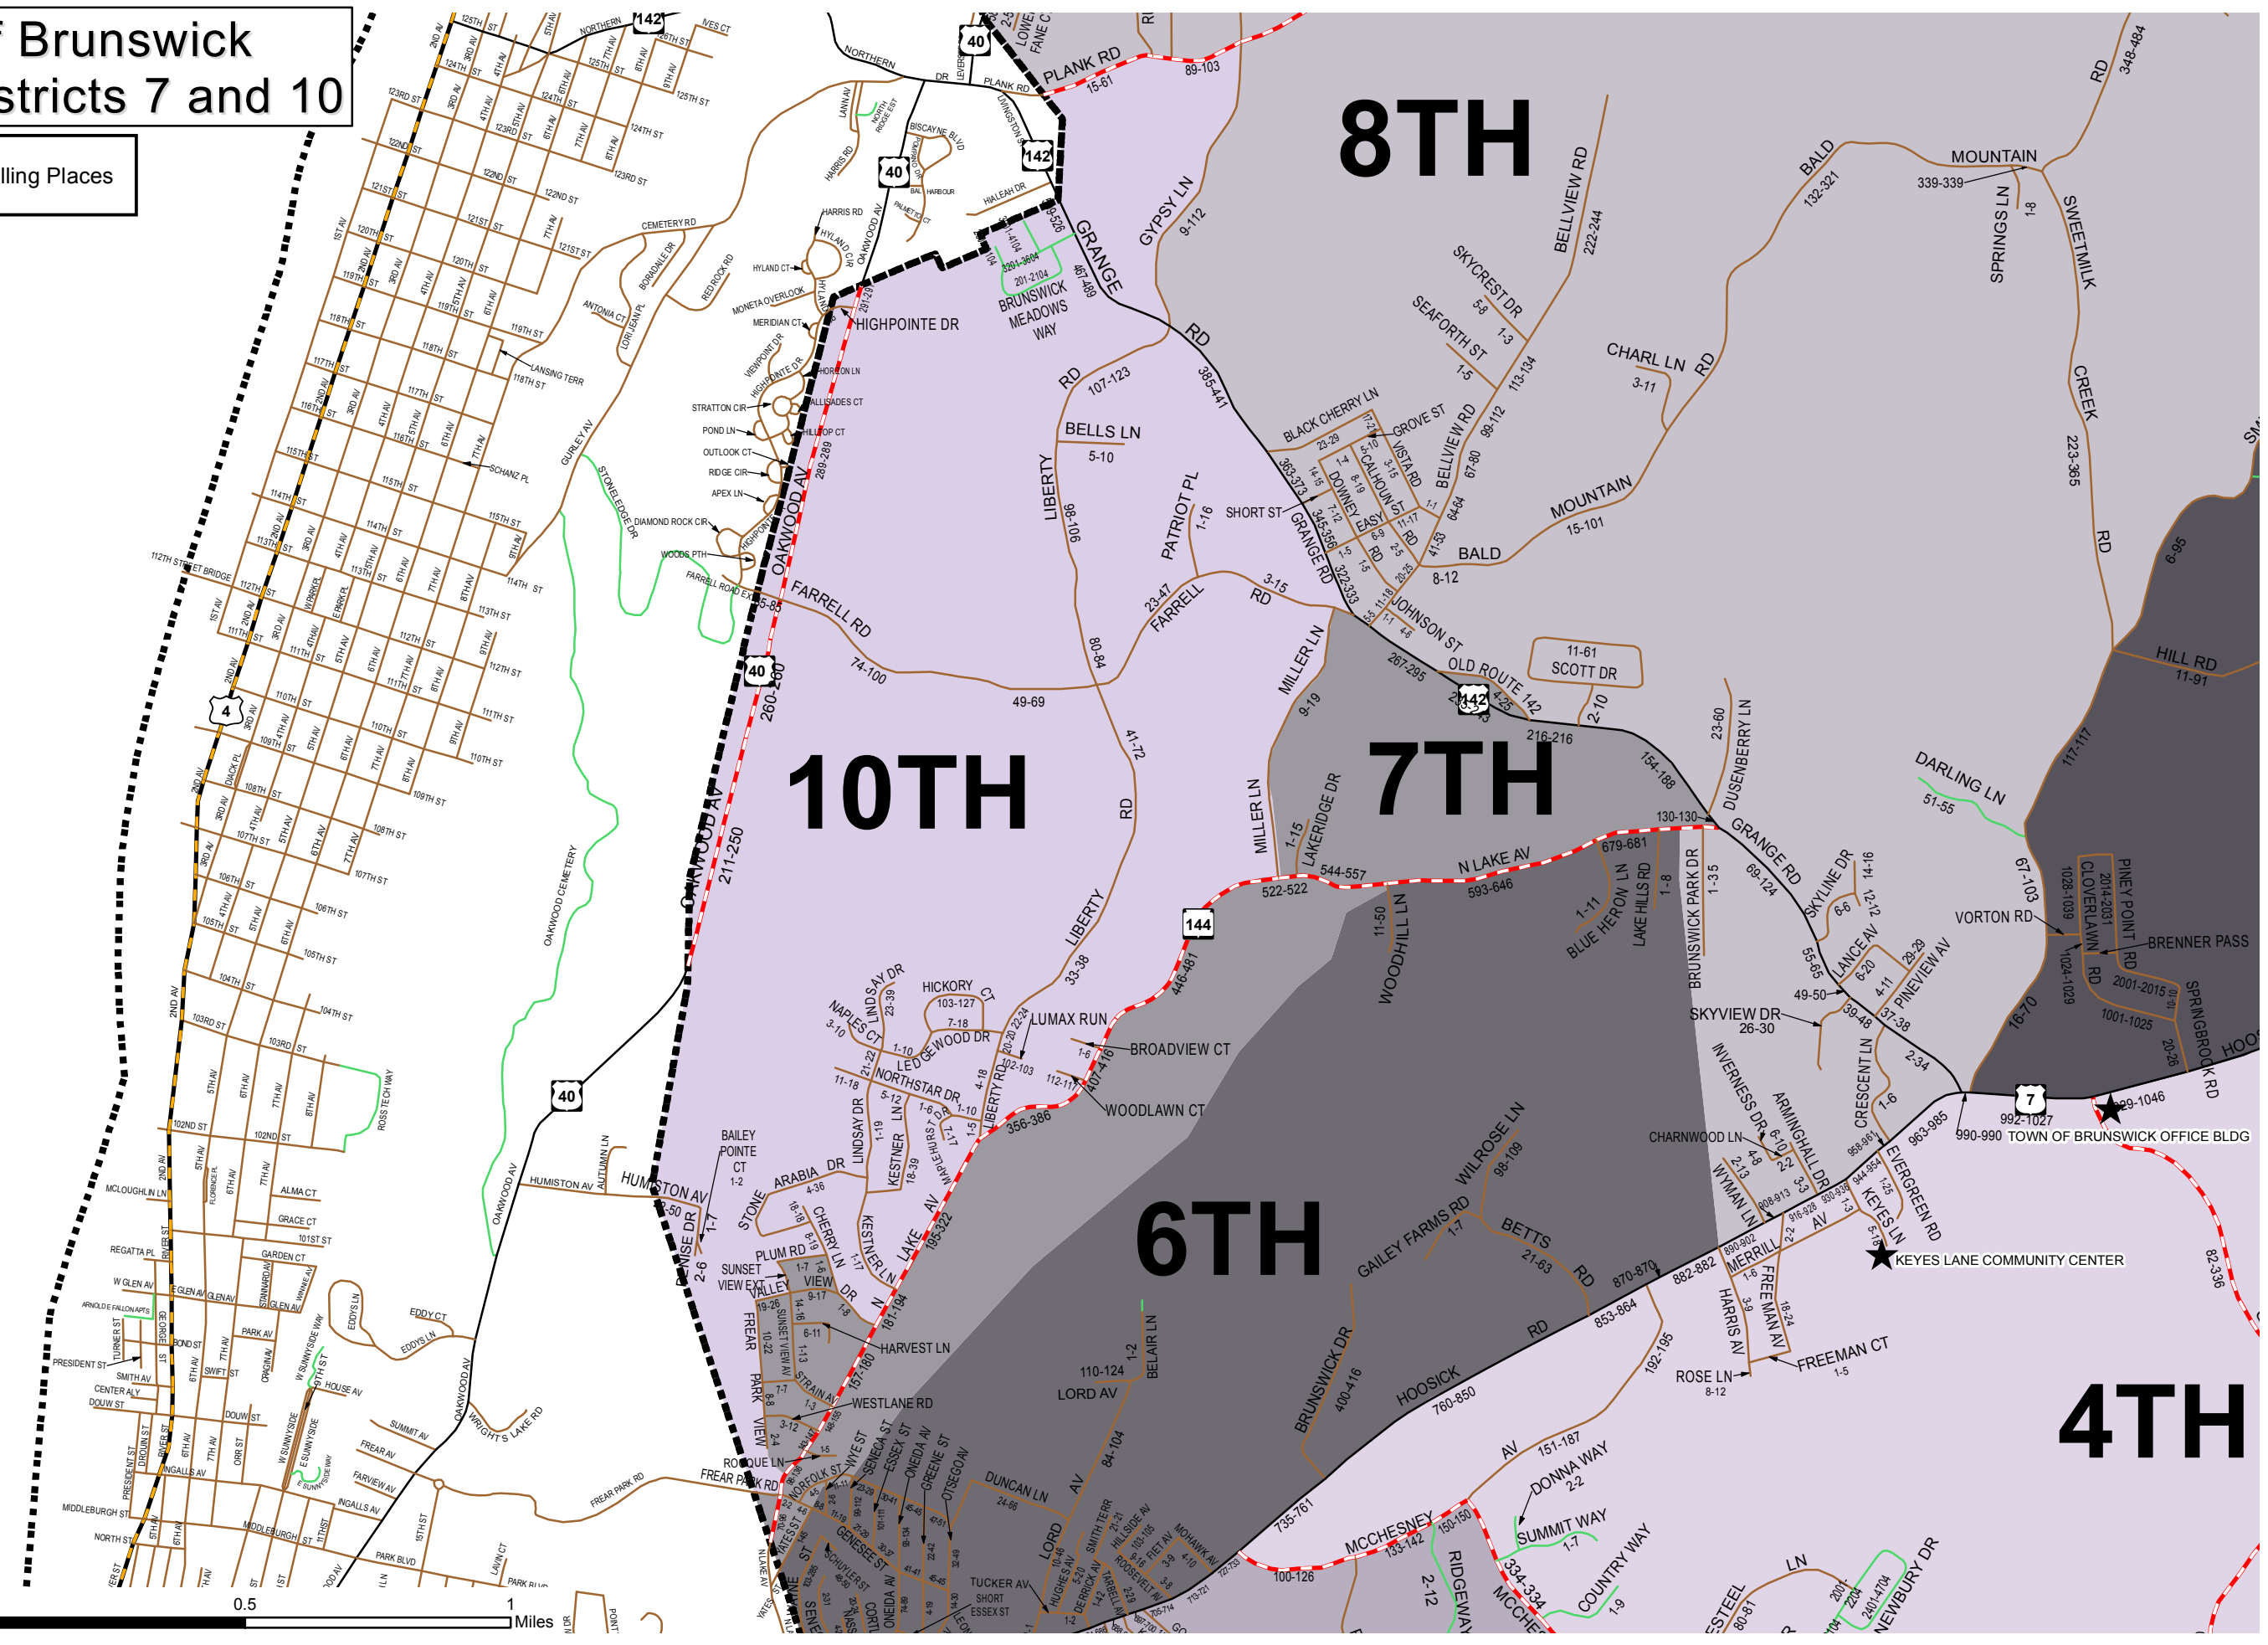

Town of Brunswick Election Districts 7 and 10

★ Polling Places

0 0.5 1 Miles

Map Produced on 02/2020

8TH

10TH

7TH

6TH