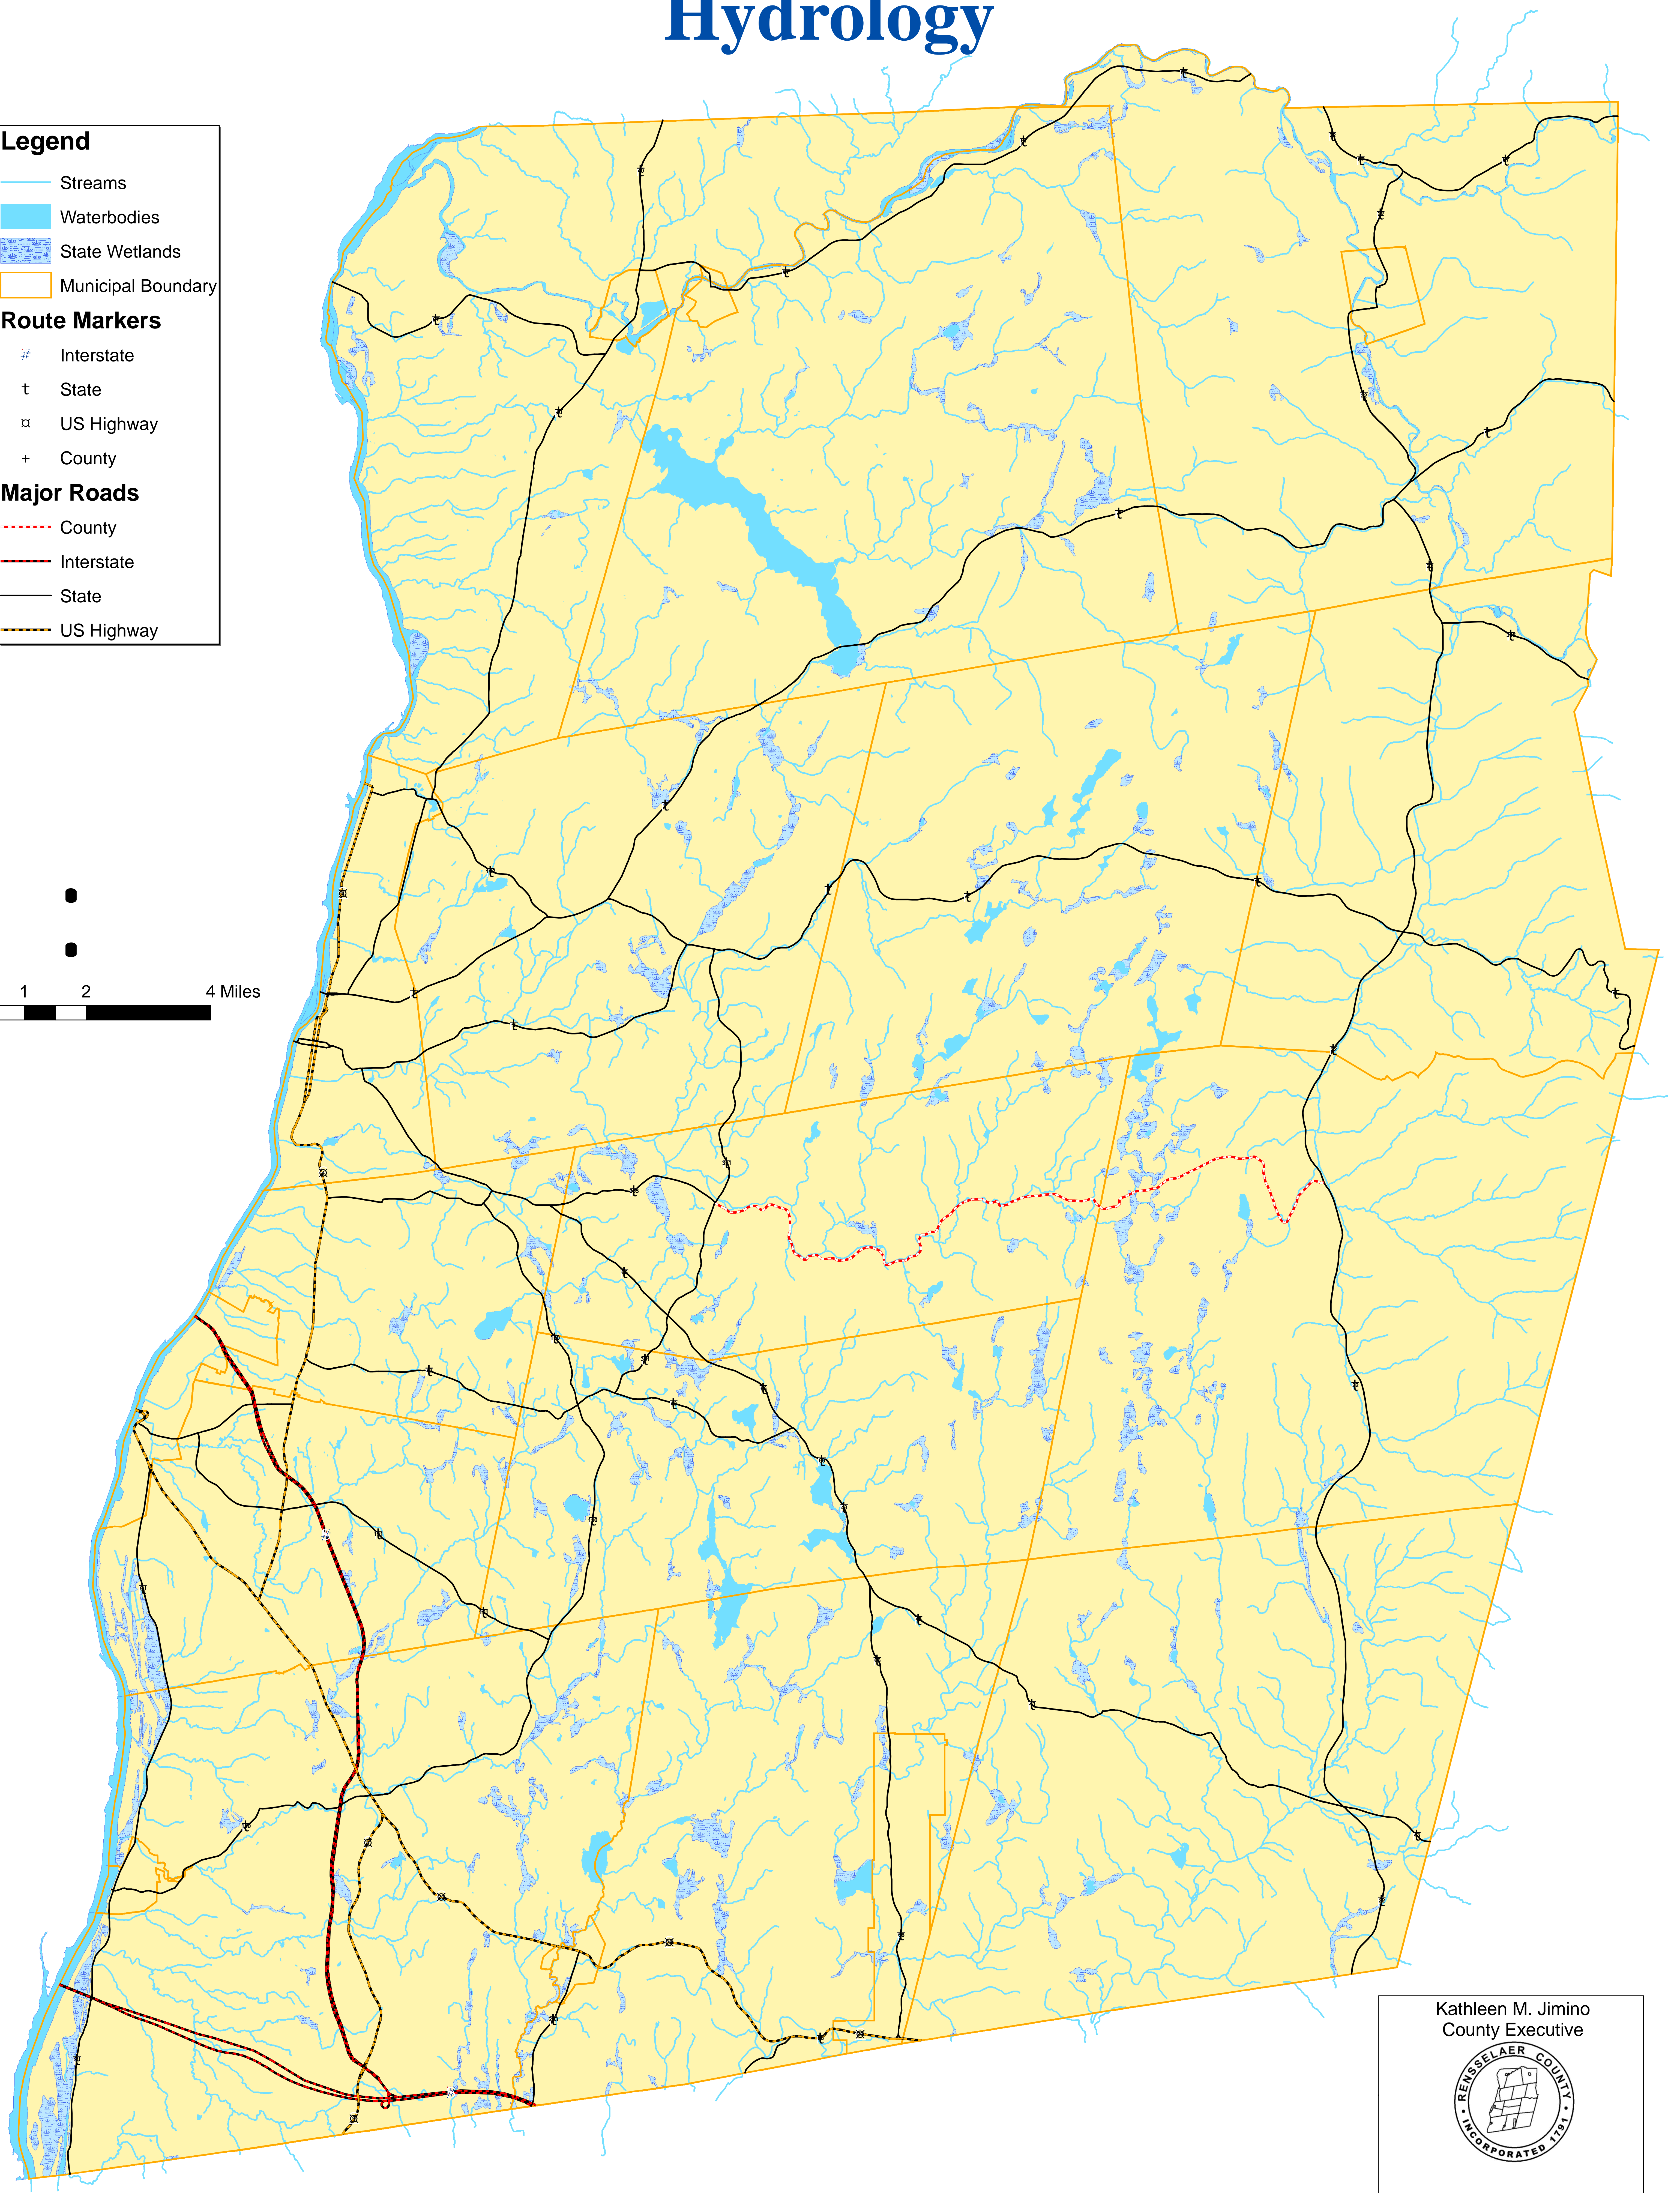

Rensselaer County, NY

Hydrology

Legend

- Streams
- Waterbodies
- State Wetlands
- Municipal Boundary

Route Markers

- # Interstate
- t State
- ⌘ US Highway
- + County

Major Roads

- County
- Interstate
- State
- US Highway

0 1 2 4 Miles

Kathleen M. Jimino
County Executive